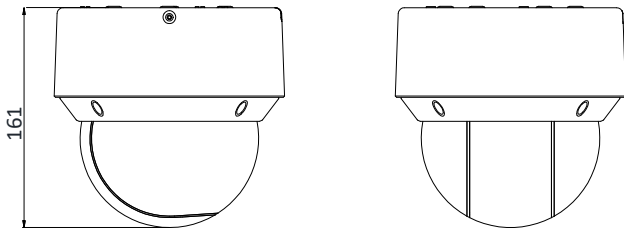

Available Model

DS-2DE4A404IW-DE (8-32 mm)

Dimensions

Unit: mm

Accessories

DS-1605ZJ

Wall Mounting Bracket

DS-1671ZJ-SD11