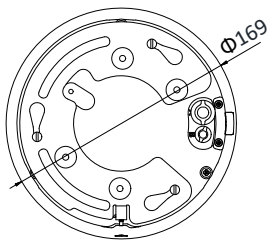

Specification

Camera Module	
Image Sensor	1/1.9" progressive scan CMOS
Min. Illumination	Color: 0.002 Lux @(F1.6, AGC ON) B/W: 0.0002Lux @(F1.6, AGC ON) 0 Lux with IR
White Balance	Auto/Manual/ATW (Auto-tracking White Balance)/Indoor/Outdoor/Fluorescent Lamp/Sodium Lamp
Gain	Auto/Manual
Shutter Time	50Hz: 1/1 s to 1/30,000 s 60Hz: 1/1 s to 1/30,000 s
Day & Night	IR Cut Filter
Digital Zoom	16×
Privacy Mask	24 programmable privacy masks
Focus Mode	Auto/Semi-automatic/Manual
WDR	Digital WDR
Lens	
Focal Length	8 mm to 32 mm, 4× optical zoom
Zoom Speed	Approx. 2.5 s (optical lens, wide-tele)
Field of View	Horizontal field of view: 36° to 11.56° (Wide-Tele) Vertical field of view: 20° to 6.6° (Wide-Tele) Diagonal field of view: 41.4° to 13.18° (Wide-Tele)
Working Distance	10 mm to 1500 mm (wide-tele)
Aperture Range	F1.6
IR	
IR Distance	50 m
Smart IR	Support
PTZ	
Movement Range (Pan)	360° endless
Pan Speed	Configurable, from 0.1°/s to 300°/s. Preset speed: 350°/s
Movement Range (Tilt)	From -5° to 90° (auto-flip)
Tilt Speed	Configurable, from 0.1°/s to 160°/s. Preset Speed: 200°/s
Proportional Zoom	Support
Presets	300
Patrol Scan	8 patrols, up to 32 presets for each patrol
Pattern Scan	4 pattern scans, record time over 10 minutes for each scan
Power-off Memory	Support
Park Action	Preset/Pattern Scan/Patrol Scan/Auto Scan/Tilt Scan/Random Scan/Frame Scan/Panorama Scan
3D Positioning	Support
PTZ Position Display	Support
Preset Freezing	Support
Scheduled Task	Preset/Pattern Scan/Patrol Scan/Auto Scan/Tilt Scan/Random Scan/Frame Scan/Panorama Scan/Dome Reboot/Dome Adjust/Aux Output
Compression Standard	
Video Compression	Main Stream: H.265+/H.265/H.264+/H.264 Sub-stream: H.265/H.264/MJPEG Third Stream: H.265/H.264/MJPEG
H.264 Type	Baseline Profile/Main Profile/High Profile
H.264+	Support
H.265 Type	Baseline Profile/Main Profile/High Profile

Available Model

DS-2DE4A404IW-DE (8-32 mm)

Dimensions

Unit: mm

Accessories

DS-1605ZJ

Wall Mounting Bracket

DS-1671ZJ-SD11