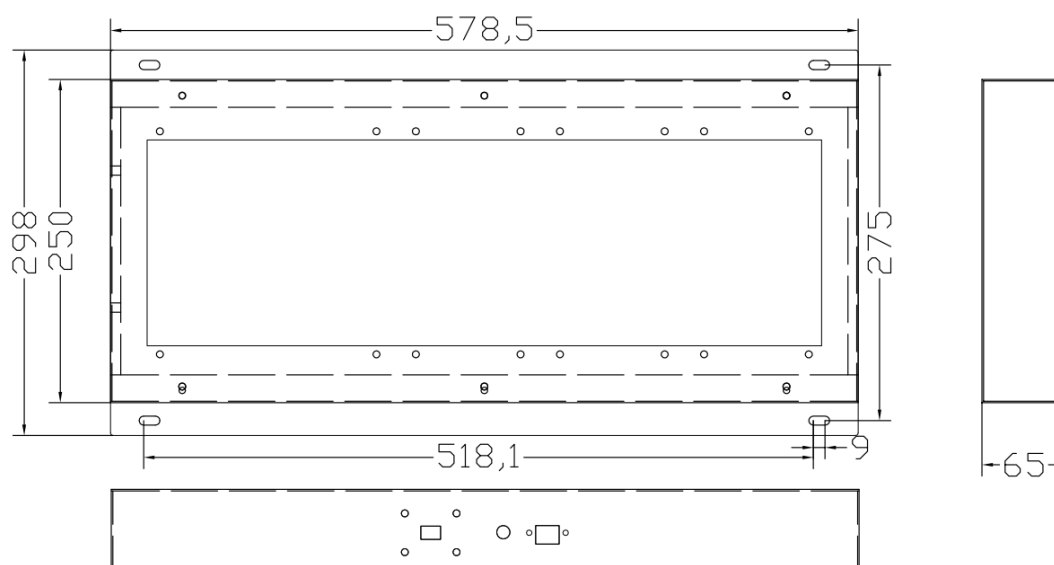

### One-way Indoor Parking Guidance Screen Module with 3 Number

- Standard RJ45 communication
- Display 1 arrow and 3 digits of remaining parking space number
- Easy configuration and maintenance
- LED module supports seven colors

## ▪ Specification

| Display Screen                   |  |
|----------------------------------|--|
| Screen Type                      | Indoor parking guidance screen with 1 Icon and 3 digits                                |
| Pixel Pitch                      | 7mm & 8mm  |
| Viewing Angle                    | 110°   |
| Luminance                        | 3800cd/m <sup>2</sup>  |
| Scanning Mode                    | 1/16 A Model Scanning  |
| Display Color                    | red, green, yellow, blue, purple, cyan, white  |
| Display Icon                     | ↑, ↓, ←, →, ↖, ↗, ↘, ↙, Family, Disabled, Charging, Pregnant, Female, Male, ○, ×, F, N |
| Communication Mode               | RJ45   |
| Screen Dimensions (W × H × D)    | 579mm*298mm*65mm   |
| General                          |  |
| Power Supply                     | AC100V~AC240V  |
| Max. Consumption                 | 14W  |
| Working Temperature and Humidity | -20°C ~ +50°C  |
| Package Size                     | 810mm*360mm*150mm  |
| Weight                           | 5.35kg   |
| Gross Weight                     | 8.95kg   |
| Lifespan                         | ≥20000 hour  |

## ▪ Available Model

DS-TVL121-3-5/H

## ▪ Dimension

**Headquarters**

No.555 Qianmo Road, Binjiang District,  
Hangzhou 310051, China  
T +86-571-8807-5998  
www.hikvision.com

Follow us on social media to get the latest product and solution information.