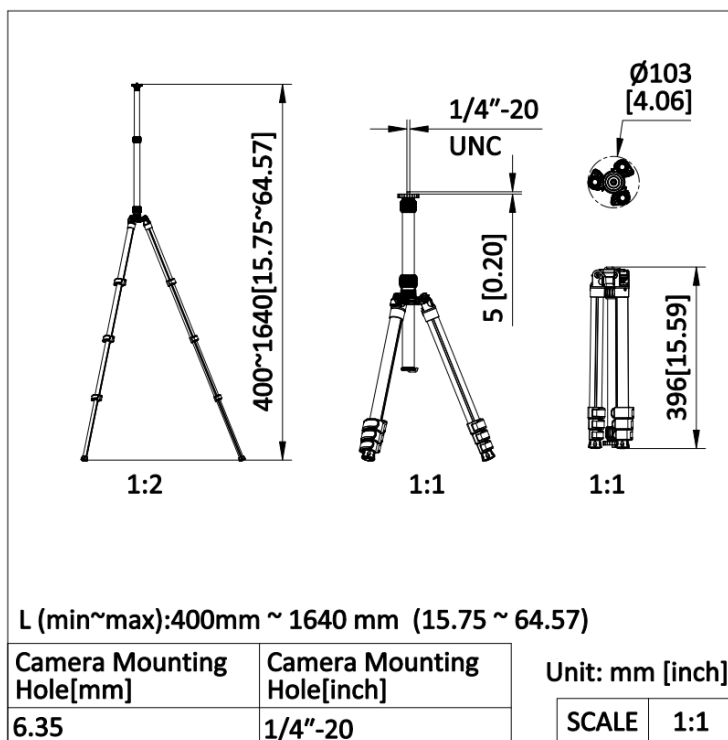

**DS-MH1697-H**  
**Portable PTZ Dome Tripod**

- Easy installation
- The length and angle of the outrigger can be adjusted for easy operation and placement

## ▪ Specification

General	
Material	aluminium + ABS
Weight	1160 g (2.56 lb)
Max. Diameter	26.8 mm (1.06 inch)
Min. Diameter	16.5 mm (0.661 inch)
Max. Height	1640 mm (64.57 inch)
Min. Height	400 mm (15.75 inch)
Max. Load	10 kg (22.05 lb)

### Dimension