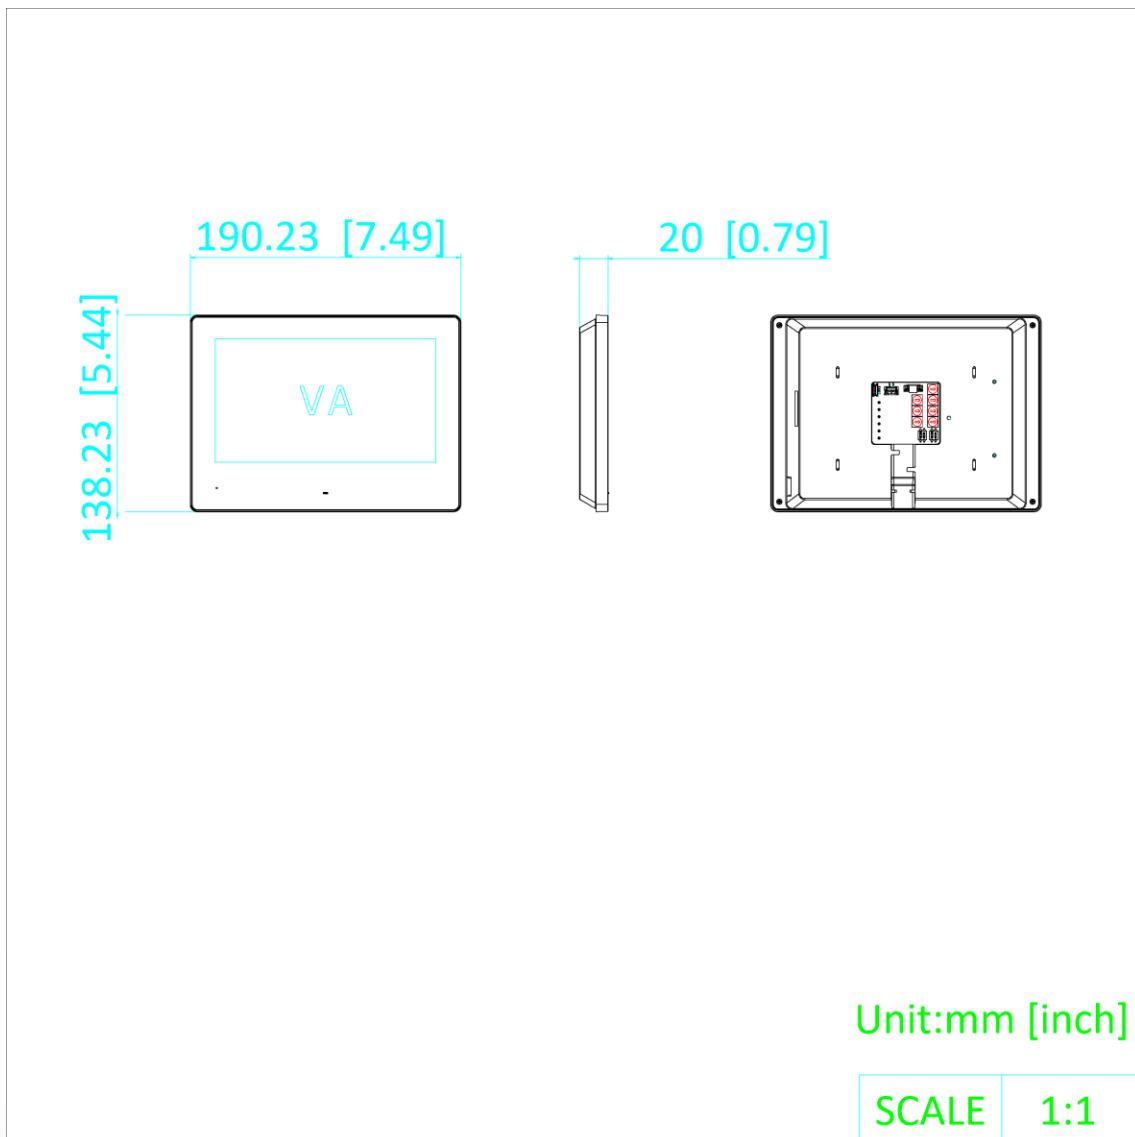

## ▪ Specification

System parameters	
Operating system	Embedded Linux operation system
ROM	32 MB
RAM	128 MB
CPU	Embedded processor
Display parameters	
Screen size	7-inch
Operation method	Capacitive touch screen
Type	Colorful TFT screen
Resolution	1024 × 600
Video parameters	
Video compression standard	/
Lens	/
FOV	/
WDR	/
Resolution	/
Focal length	/
Audio parameters	
Audio input	1 Built-in omnidirectional microphone
Audio compression standard	G.711 U G.711 A
Audio output	1 Built-in loudspeaker
Audio compression bitrate	64 Kps
Audio quality	Noise suppression and echo cancellation
Volume adjustment	Adjustable
Capacity	
Event capacity	200 captured pictures (with TF card)
Linked indoor extensions capacity	3
Network parameters	
Communication protocol	TCP/IP, RTSP
Wi-Fi standard	2.4 GHz, IEEE802.11b, IEEE802.11g, IEEE802.11n
3G/4G standard	/
Zigbee	/
Device interfaces	
Alarm input	1
TAMPER	/
RS-485	/
USB	/
TF card	Max to 128 G, SD 2.0 or lower version
Alarm output	/
Power supply input	48V , powered by DS-KAD7060EY or DS-KAD7061EY
Two-wire IP interface	2, 1 for input 1 for output
General	
Button	3 Touch buttons (Answer, Unlock, Hang up)+1 Physical button ( Reset )

Installation	Surface mounting
Indicator	4 ( Wifi、 Power、 Mute、 In use )
Protective level	/
Working temperature	-10 °C to 50 °C (14 °F to 122 °F)
Working humidity	10% to 90% (no-condensing)
Dimensions	190.2 mm × 138.2 mm × 20 mm (7.5" × 5.4" × 0.8")
Battery	/
Power supply	48V , Powered by DS-KAD7060EY or DS-KAD7061EY
Application environment	Indoor
Power consumption	≤ 5W (stand by ≤ 1.2 W)
Language	English, Bulgarian, Hungarian, Greek, German, Italian, Czech, Slovak, French, Polish, Dutch , Spanish, Romanian, Estonian, Croatian, Slovenian, Serbian, Ukrainian, Portugese

## ▪ Dimension