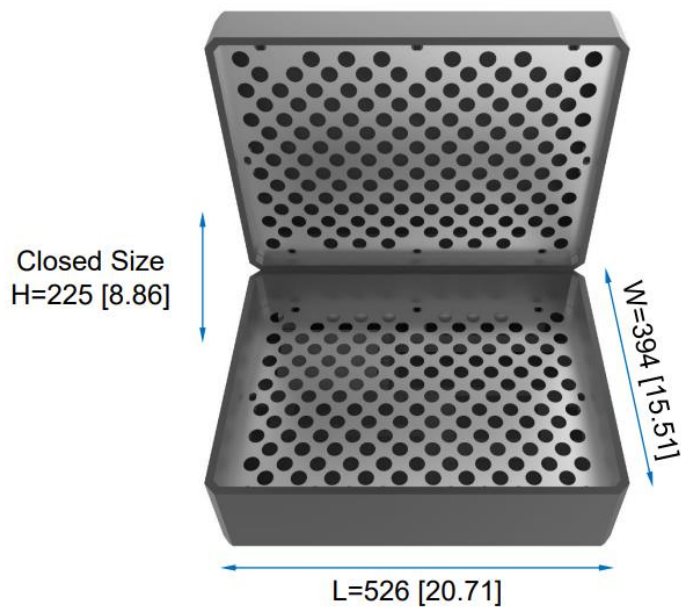

DS-KA01-ZX-16 Customizable Demo Box

- Customizable demo box: Custom product installation, power adapter and 8-ports PoE switch included in the package
- Power adapter output: 52V/2.5A(powered for switch) & 12V/5A(4 output ports), 190W
- 8 ports standard PoE power supply (PoE power budget: 60 W)

▪ **Specification**

General	
Dimension (W × H × D)	526x394x225mm
Power consumption	52V/2.5A(powered for switch) & 12V/5A(4 output ports), 190W
Installation	Custom product installation Power adapter and 8-ports PoE switch included in the package

▪ **Available Model**

DS-KA01-ZX-16

▪ **Dimension**

Inside Size: l=505 [19.88], w=373 [14.69], h=86 [3.39]

Unit: mm [inch]

Headquarters

No.555 Qianmo Road, Binjiang District,
Hangzhou 310051, China
T +86-571-8807-5998
www.hikvision.com