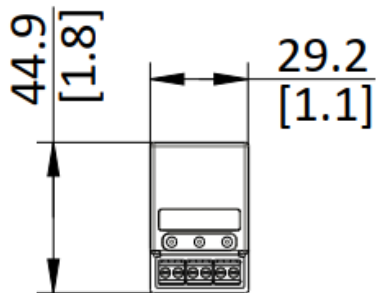

DS-KAD7062EY
2 Wire HD small floor distributor

- 1 channel floor-shunt for Indoor station, support cascading
- Small-size device, save installation space
- 3 indicators show whether the device is working properly
- No power supply required

▪ Specification

Device interfaces	
Two-Wire interface	1(Two-Wire interface for indoor station)
Cascade interface	2 (1 in/1 out)
General	
Installation	Surface mounting
Indicator	3
Dimension (W × H × D)	29.2 mm × 44.9 mm × 21.9 mm (1.1" × 1.8" × 0.9")
Working temperature	-10 °C to 55 °C (14 °F to 131 °F)
Working humidity	10% to 90% (no-condensing)
Power consumption	≤ 2W

▪ Available Model

DS-KAD7062EY

▪ Dimension

Unit: mm [inch]

SCALE

1:1

See Far, Go Further

www.hikvision.com
support@hikvision.com