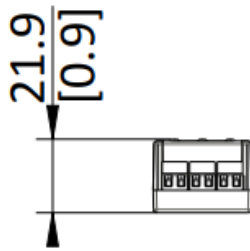

DS-KAD7062EY
2 Wire HD small floor distributor

- 1 channel floor-shunt for Indoor station, support cascading
- Small-size device, save installation space
- 3 indicators show whether the device is working properly
- No power supply required

▪ Specification

Device interfaces	
Two-Wire interface	1(Two-Wire interface for indoor station)
Cascade interface	2 (1 in/1 out)
General	
Installation	Surface mounting
Indicator	3
Dimension (W × H × D)	29.2 mm × 44.9 mm × 21.9 mm (1.1" × 1.8" × 0.9")
Working temperature	-10 °C to 55 °C (14 °F to 131 °F)
Working humidity	10% to 90% (no-condensing)
Power consumption	≤ 2W

▪ Available Model

DS-KAD7062EY

▪ Dimension

Unit: mm [inch]

SCALE

1:1

See Far, Go Further

www.hikvision.com
support@hikvision.com