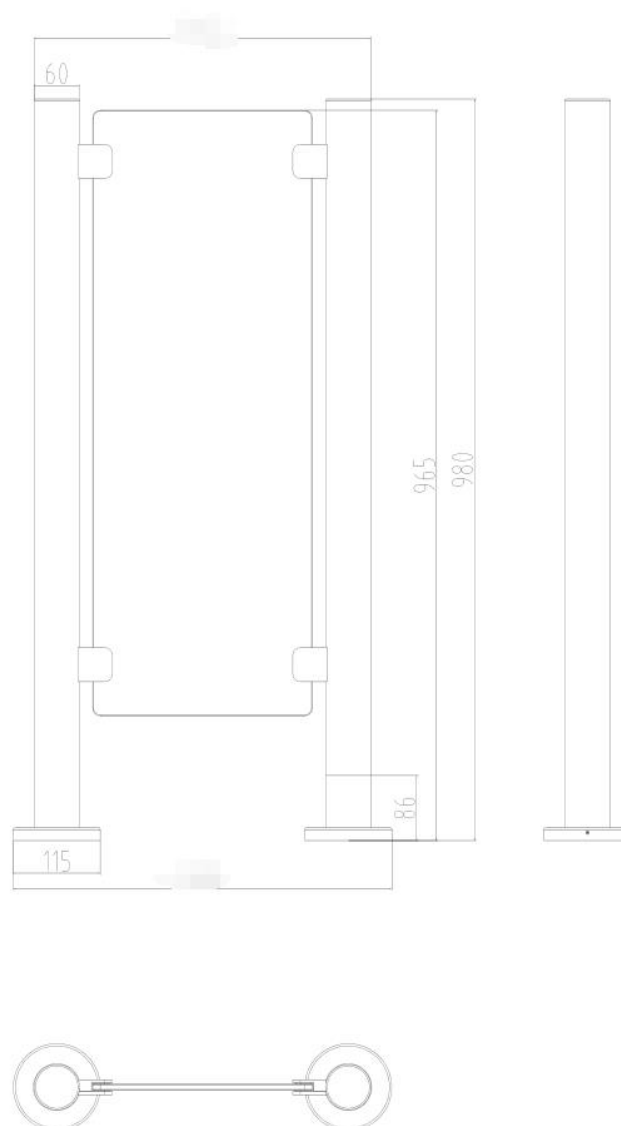

DS-K7F01-KIT
Side Fence kit

- Material: pole: SUS304, panel: Acrylic glass.
- Length would be accordingly changed depends on panel.
- Packed with 2 pcs DS-K7F01-S and 1 pc DS-K7F01-Pxxx.

▪ Specification

General	
Working temperature	-10 °C to 45 °C (14 °F to 113 °F)
Working humidity	0% to 95% (No condensing)
Dimensions	Without package: xxx mm (per requirement) × 115 mm × 980 mm (x.x" × 4.53" × 38.58")
Material	SUS304 stainless steel + arcylic glass

▪ Available Model

DS-K7F01-KIT-P1200

DS-K7F01-KIT-P500

▪ Dimension

See Far, Go Further

www.hikvision.com
support@hikvision.com