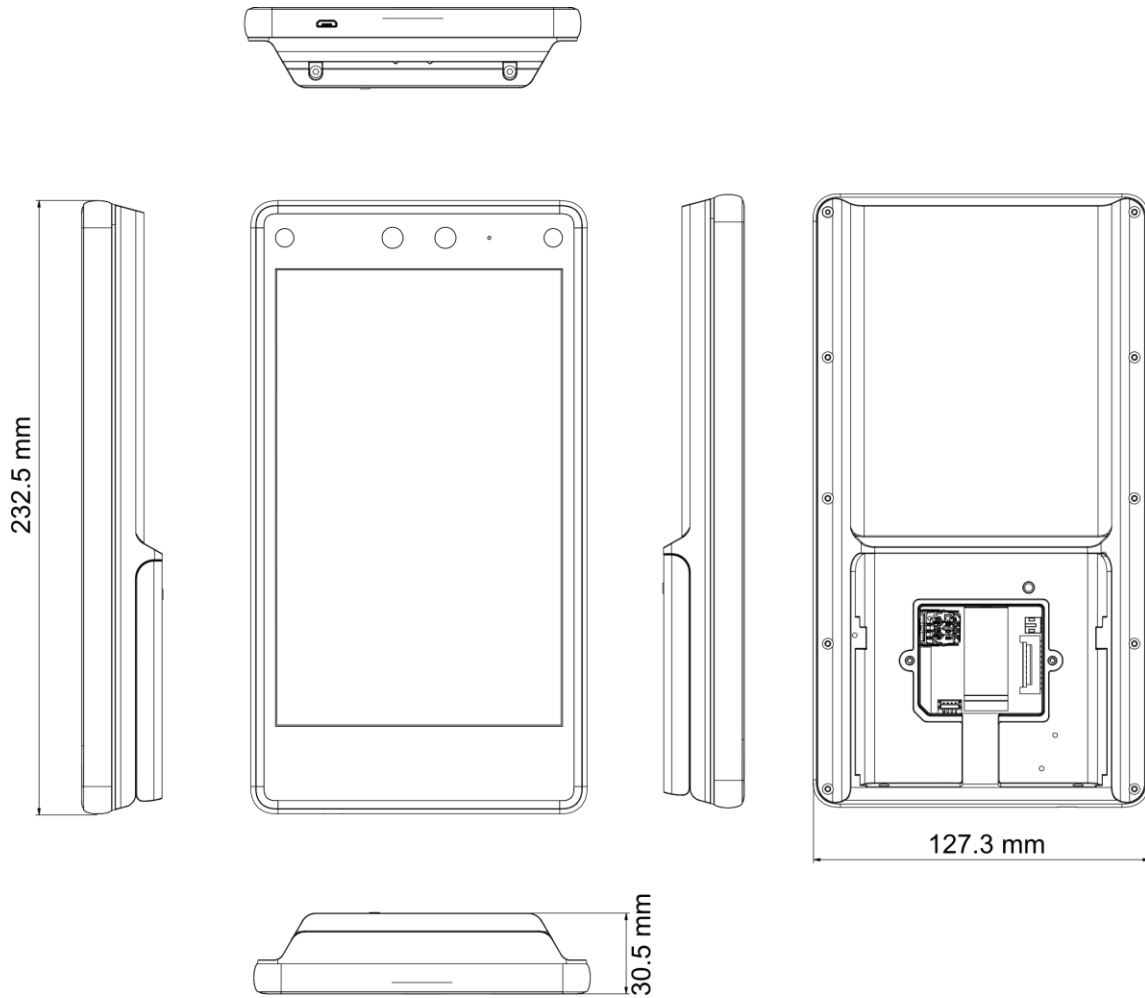

- 8-inch touch screen with bezel-less design
- Presents card on the screen to authenticate
- Face recognition distance: 0.3 m to 3 m, duration < 0.2 s/User, accuracy rate ≥ 99%
- 100,000 face capacity, 100,000 card capacity (Felica, DESfire, M1), and 150,000 event capacity
- Supports ISAPI, ISUP 5.0, Wiegand, RS-485, TCP/IP, and PoE
- Two-way audio with indoor station and main station
- Configuration via the web client and mobile client
- Customizes attendance status name

**Biometric recognition products are not 100% applicable to anti-spoofing environments. If you require a higher security level, use multiple authentication modes.*

▪ Specification

Display	
Screen size	8 inch
Operation method	Capacitive touch screen
Type	LCD
Video	
Lens	2
Resolution	2 MP
FOV	HFOV = 88°; VFOV = 44°; DFOV = 108°
Network	
Wired network	Support
Interface	
Network interface	1 RJ-45, 10/100/1000 M self-adaptive
Lock control	1
Exit button	1
Door contact input	1
Alarm input	2
Alarm output	1
TAMPER	1
RS-485	1 RS-485 (Half duplex, HIKVISION)
Wiegand	1 Wiegand(Hik 26bit,Hik 34bit)
USB	1
Authentication	
Card type	DESfire card,Felica card
General	
Power supply	12 to 24 VDC, 3 A, standard PoE
Working temperature	-30 °C to 60 °C (-22 °F to 140 °F)
Working humidity	0 to 90% (No condensing)
Protective level	IP65
Dimensions	127.3 mm × 232.1 mm × 23.5 mm (5.0" × 9.1" × 0.9")
Function	
Hik-Connect	Support
Language	English, Thai, Brazilian Portuguese, Russian, Spanish, Arabic, Japanese, Ukrainian, and Indonesian
QR code recognition	Support. The dimension of the recognized QR code picture should be larger than 6 cm × 6 cm.
Face anti-spoofing	Support

▪ Available Model

DS-K1T680D-E1

▪ Dimension

▪ **Accessory**

▪ **Optional**

DS-KAB6-D1	DS-KAB6-ZU1	DS-KAB671-P2	DS-KAB6-W1
			

See Far, Go Further

www.hikvision.com
support@hikvision.com