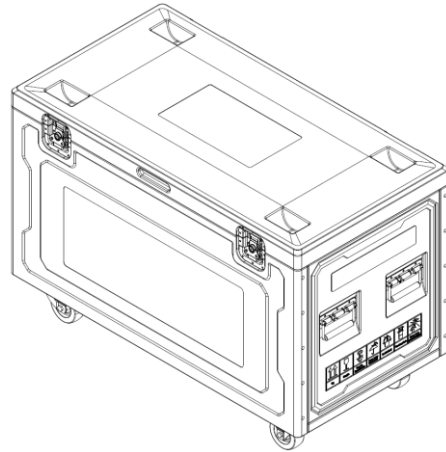

DS-D47XXCD-1A/P/A1
DS-D47XXCD-1A/P/A1

P2.9 500 mm × 500 mm outdoor rental LED cabinet spare parts package, including cables, spare modules, spare power supplies, maintenance spare parts, packaged in aviation case.

▪ Specification

Product Type	
Product Type	Spare & Cables Flight Case
General	
Package Dimensions (W × H × D)	1092 (W) mm × 580 (H) mm × 610 (D) mm
Packing List	power supplies x4, receiving cards x4, HUB boards x4, main power cables x5, main data cables x4, power cable between cabinets x82, data cable between cabinet x82, fixation plates x80, etc.
Gross Weight	90.2 kg/1 in 1 (198.86 lb.)

▪ Available Model

DS-D47XXCD-1A/P/A1

▪ Dimension

Unit: mm [inch]

SCALE	1:2
-------	-----

▪ Accessory

DS-D4729CD-1AC/P

See Far, Go Further