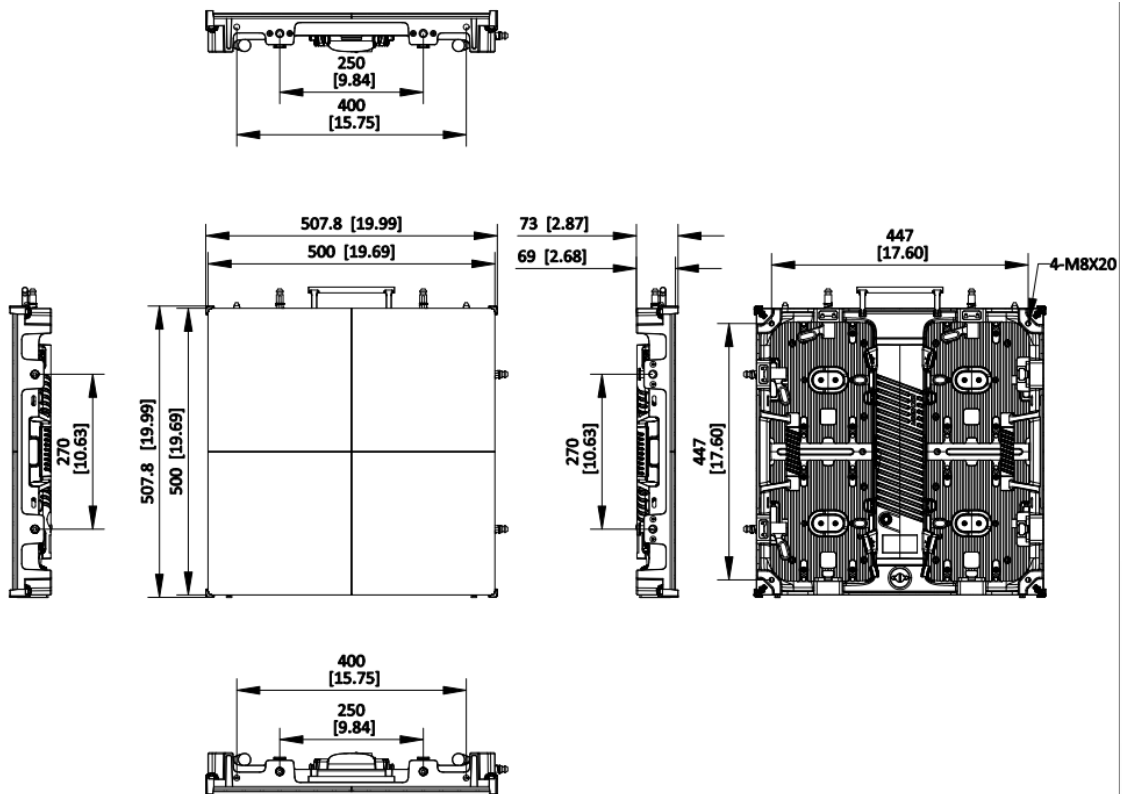

DS-D47XXCD-1A/P/A1
DS-D47XXCD-1A/P/A1

P2.9 500 mm × 500 mm outdoor rental LED cabinet spare parts package, including cables, spare modules, spare power supplies, maintenance spare parts, packaged in aviation case.

▪ Specification

Product Type	
Product Type	Spare & Cables Flight Case
General	
Package Dimensions (W × H × D)	1092 (W) mm × 580 (H) mm × 610 (D) mm
Packing List	power supplies x4, receiving cards x4, HUB boards x4, main power cables x5, main data cables x4, power cable between cabinets x82, data cable between cabinet x82, fixation plates x80, etc.
Gross Weight	90.2 kg/1 in 1 (198.86 lb.)

▪ Available Model

DS-D47XXCD-1A/P/A1

▪ Dimension

Unit: mm [inch]

SCALE	1:2
-------	-----

▪ Accessory

DS-D4729CD-1AC/P

See Far, Go Further