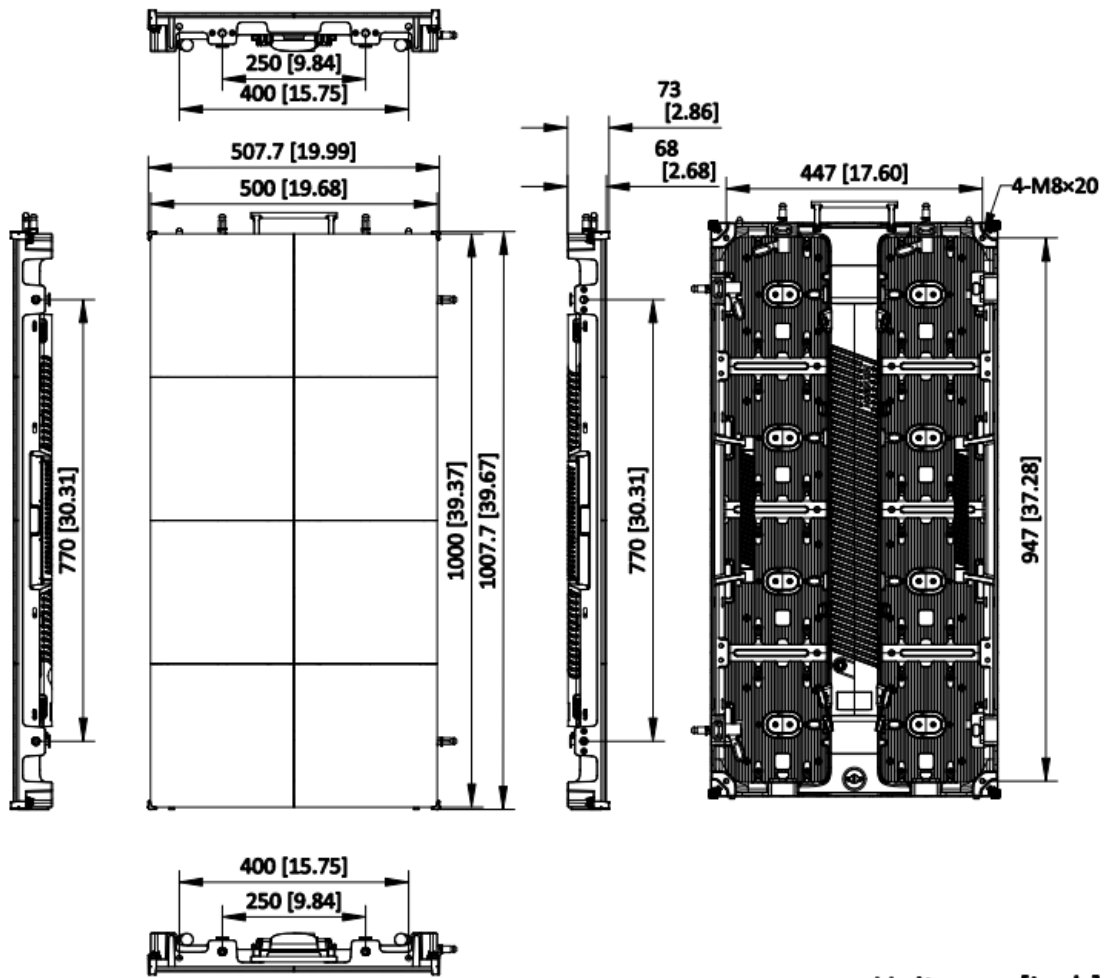

DS-D4739CF-1A/A1
DS-D4739CF-1A/A1

P3.9 500 mm × 1000 mm outdoor rental LED cabinet spare parts package, including cables, spare modules, spare power supplies, maintenance spare parts, packaged in aviation case.

▪ Specification

Product Type	
Product Type	Spare & Cables Flight Case
Key Material	
Control System	Hikvision
General	
Package Dimension (W × H × D)	1092 (W) mm × 580 (H) mm × 610 (D) mm
Packing List	Module × 16 Main Network Cable (20 m) × 3 Main Power Cord (10 m) × 4 Cascading Network Cable × 41 Cascading Power Cord × 41 Joint Piece and Screw × 40 Driver IC × 80 Lamp Bead × 1200 Power Supply × 4 Mask × 64 Power Input Aviation Plug (with Cord) × 1 Power Output Aviation Plug (with Cord) × 1 Aviation Plug for Network Interface × 1 Internal Network Cable × 1 Receiving Card × 2 Hub Board × 2
Gross Weight	67.3 kg/1 in 1 (148.37 lb.)

▪ Available Model

DS-D4739CF-1A/A1

DS-D4739CF-1A/A1/NOVA

▪ Dimension

Unit: mm [inch]

SCALE	1:2
-------	-----

▪ Accessory

DS-D4739CF-1A