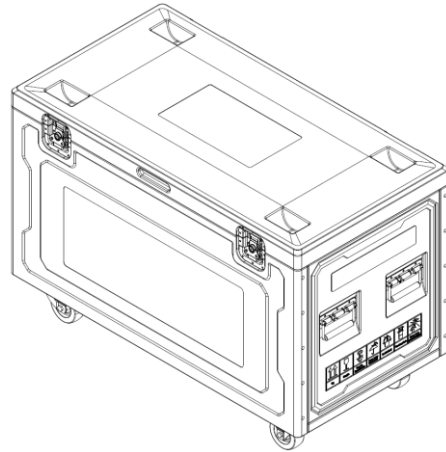

DS-D4739CF-1A/A1
DS-D4739CF-1A/A1

P3.9 500 mm × 1000 mm outdoor rental LED cabinet spare parts package, including cables, spare modules, spare power supplies, maintenance spare parts, packaged in aviation case.

▪ Specification

Product Type	
Product Type	Spare & Cables Flight Case
Key Material	
Control System	Hikvision
General	
Package Dimension (W × H × D)	1092 (W) mm × 580 (H) mm × 610 (D) mm
Packing List	Module × 16 Main Network Cable (20 m) × 3 Main Power Cord (10 m) × 4 Cascading Network Cable × 41 Cascading Power Cord × 41 Joint Piece and Screw × 40 Driver IC × 80 Lamp Bead × 1200 Power Supply × 4 Mask × 64 Power Input Aviation Plug (with Cord) × 1 Power Output Aviation Plug (with Cord) × 1 Aviation Plug for Network Interface × 1 Internal Network Cable × 1 Receiving Card × 2 Hub Board × 2
Gross Weight	67.3 kg/1 in 1 (148.37 lb.)

▪ Available Model

DS-D4739CF-1A/A1

DS-D4739CF-1A/A1/NOVA

▪ Dimension

Unit: mm [inch]

SCALE	1:2
-------	-----

▪ Accessory

DS-D4739CF-1A