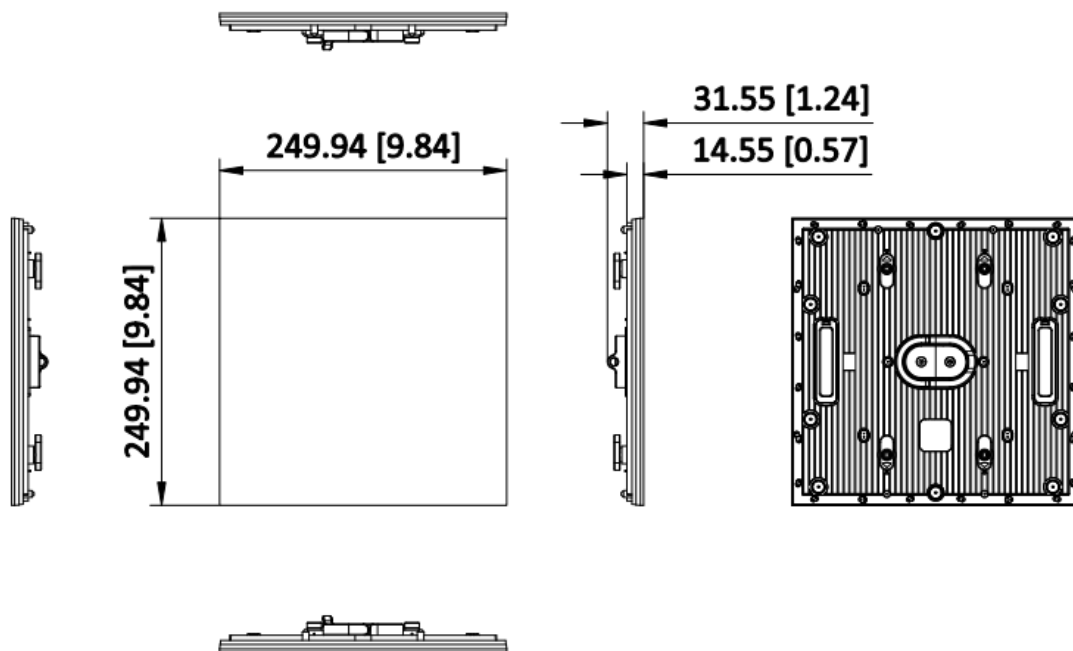

DS-D4739CD-1A/M
250x250/aries rental outdoor spare module P3.9

- 5% Spare module package for 5 sqm outdoor (compatible with DS-D4739CD-1A, DS-D4739CD-1AC, DS-D4739CF-1A, DS-D4739CF-1AC) with accessories accounting: outdoor P3.9 modules x 4, maintenance LED beads x300, ICs x20, mask x 16, etc.

▪ Specification

Product Type	
Product Type	Spare Modules Package
Display	
White Balance Brightness	4500 cd/m ²
Color Temperature	6500K adjustable
Viewing Angle	Horizontal 160°, vertical 140°
Contrast Ratio	≥ 6000:1
Color Uniformity	≤ ± 0.004Cx , Cy
Brightness Uniformity	≥ 97%
Cabinet	
Pixel Configuration	SMD Triad LED
Pixel Pitch Category	P3.9
Pixel Pitch	3.9063 mm
Resolution	128 × 128
Pixel Density	65536 dots/m ²
Lamp Board Housing	With housing
Maintenance Method	Rear maintenance
Key Material	
Lamp Encapsulation	SMD2020
Control System	Hikvision
Processing Performance	
Driving Method	Constant current driving
Frame Frequency	50/60 Hz
Refresh Rate	7680 Hz
Grey Level	14 bit
Power	
Power Supply	110~220 VAC ± 15%
Working Environment	
Working Temperature	-20 °C to +45 °C (-4 °F to +113 °F)
Working Humidity	10% ~ 90%RH (No condensation)
Storage Humidity	10% ~ 90%RH (No condensation)
Storage Temperature	-40 °C to +60 °C (-40 °F to +140 °F)

▪ Available Model

DS-D4739CD-1A/M 250*250/OUTDOOR MODULE

DS-D4739CD-1A/M 250*250/OUTDOOR/NOVA

▪ Dimension

Unit: mm [inch]

SCALE	1:1
-------	-----

▪ Accessory

DS-D4739CF-1AC