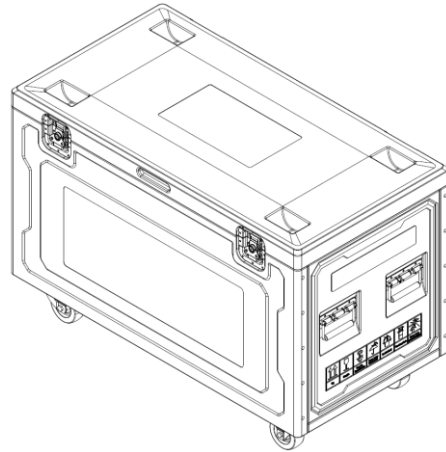

DS-D4739CD-1A/A1
DS-D4739CD-1A/A1

P3.9 500 mm × 500 mm outdoor rental LED cabinet spare parts package, including cables, spare modules, spare power supplies, maintenance spare parts, packaged in aviation case.

▪ Specification

Product Type	
Product Type	Spare & Cables Flight Case
Key Material	
Control System	Hikvision
General	
Package Dimension (W × H × D)	1092 (W) mm × 580 (H) mm × 610 (D) mm
Packing List	Module × 16 Main Network Cable (20 m) × 3 Main Power Cord (10 m) × 4 Cascading Network Cable × 82 Cascading Power Cord × 82 Joint Piece and Screw × 80 Driver IC × 80 Lamp Bead × 1200 Power Supply × 4 Mask × 64 Power Input Aviation Plug (with Cord) × 2 Power Output Aviation Plug (with Cord) × 2 Aviation Plug for Network Interface × 2 Internal Network Cable × 2 Receiving Card × 4 Hub Board × 4
Gross Weight	85 kg/1 in 1 (187.39 lb.)

▪ Available Model

DS-D4739CD-1A/A1

DS-D4739CD-1A/A1/NOVA

▪ Dimension

Unit: mm [inch]

SCALE	1:2
-------	-----

▪ Accessory

DS-D4739CD-1A