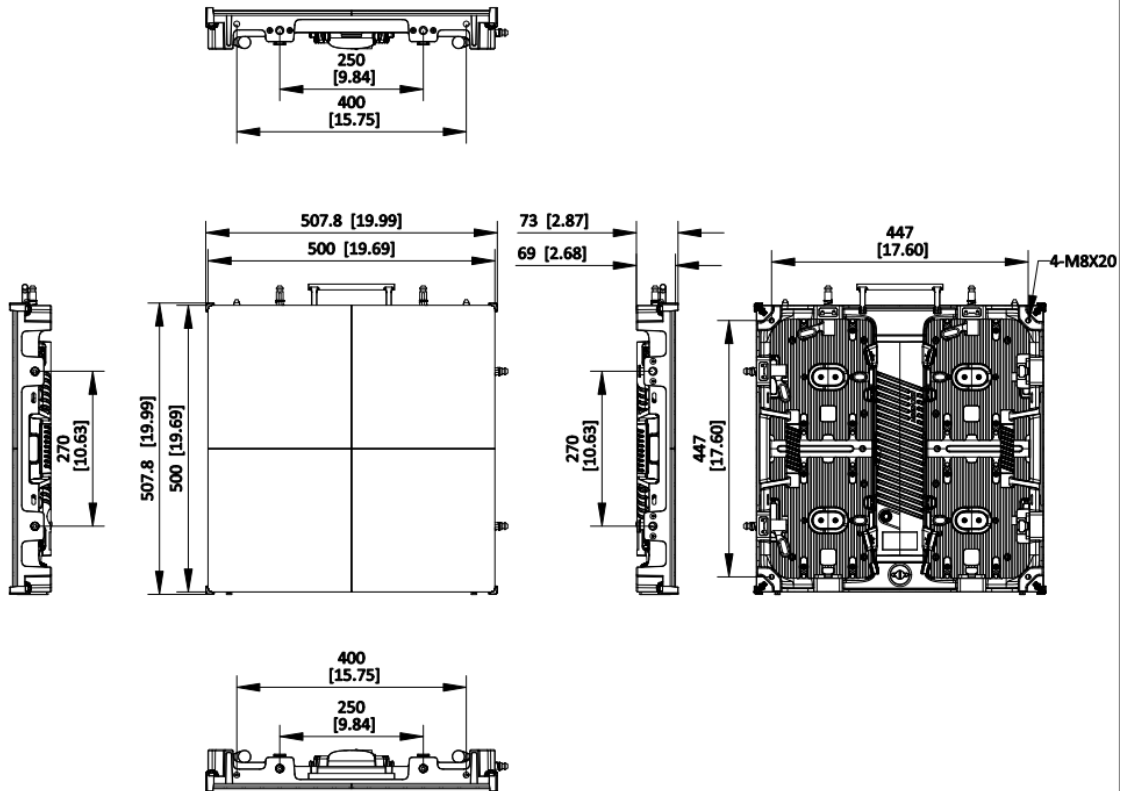

DS-D4739CD-1A/A1
DS-D4739CD-1A/A1

P3.9 500 mm × 500 mm outdoor rental LED cabinet spare parts package, including cables, spare modules, spare power supplies, maintenance spare parts, packaged in aviation case.

▪ Specification

Product Type	
Product Type	Spare & Cables Flight Case
Key Material	
Control System	Hikvision
General	
Package Dimension (W × H × D)	1092 (W) mm × 580 (H) mm × 610 (D) mm
Packing List	Module × 16 Main Network Cable (20 m) × 3 Main Power Cord (10 m) × 4 Cascading Network Cable × 82 Cascading Power Cord × 82 Joint Piece and Screw × 80 Driver IC × 80 Lamp Bead × 1200 Power Supply × 4 Mask × 64 Power Input Aviation Plug (with Cord) × 2 Power Output Aviation Plug (with Cord) × 2 Aviation Plug for Network Interface × 2 Internal Network Cable × 2 Receiving Card × 4 Hub Board × 4
Gross Weight	85 kg/1 in 1 (187.39 lb.)

▪ Available Model

DS-D4739CD-1A/A1

DS-D4739CD-1A/A1/NOVA

▪ Dimension

Unit: mm [inch]

SCALE	1:2
-------	-----

▪ Accessory

DS-D4739CD-1A