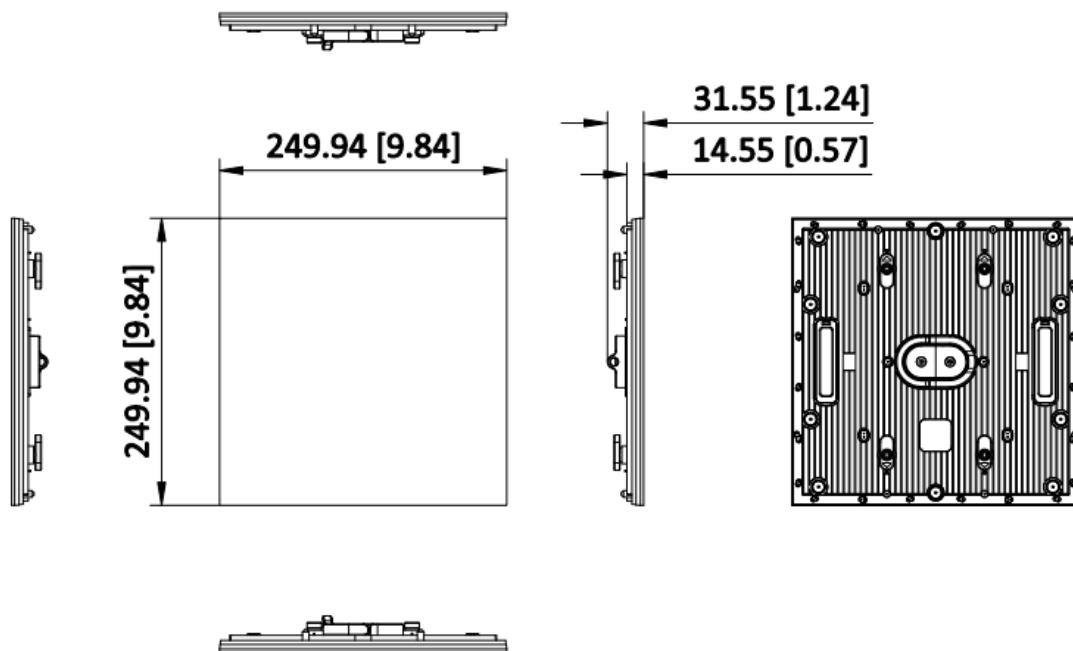

**DS-D4729CD-1A/M**  
**250x250/aries rental outdoor spare module P2.9**

- 5% Spare module package for 5 sqm outdoor (compatible with DS-D4729CD-1A, DS-D4729CD-1AC, DS-D4729CF-1A, DS-D4729CF-1AC) with accessories accounting: outdoor P2.9 modules x 4, maintenance LED beads x300, ICs x20, mask x 16, etc.

## ▪ Specification

Product Type	
Product Type	Spare Modules Package
Display	
White Balance Brightness	4500 cd/m <sup>2</sup>
Color Temperature	6500K adjustable
Viewing Angle	Horizontal 160°, vertical 140°
Contrast Ratio	≥ 6000:1
Color Uniformity	≤ ± 0.004Cx , Cy
Brightness Uniformity	≥ 97%
Cabinet	
Pixel Configuration	SMD Triad LED
Pixel Pitch Category	P2.9
Pixel Pitch	2.9762 mm
Pixel Density	112896 dots/m <sup>2</sup>
Lamp Board Housing	With housing
Maintenance Method	Rear maintenance
Key Material	
Lamp Encapsulation	SMD2020
Control System	Hikvision
Processing Performance	
Driving Method	Constant current driving
Frame Frequency	50/60 Hz
Refresh Rate	7680 Hz
Grey Level	14 bit
Working Environment	
Working Temperature	-20 °C to +45 °C (-4 °F to +113 °F )
Working Humidity	10% ~ 90%RH (No condensation)
Storage Humidity	10% ~ 90%RH (No condensation)
Storage Temperature	-40 °C to +60 °C (-40 °F to +140 °F )

## ▪ Available Model

DS-D4729CD-1A/M 250\*250/OUTDOOR MODULE

## ▪ Dimension

Unit: mm [inch]

SCALE	1:1
-------	-----

▪ **Accessory**

DS-D4729CD-1AC

DS-D4729CD-1A

DS-D4729CF-1A

DS-D4729CF-1AC