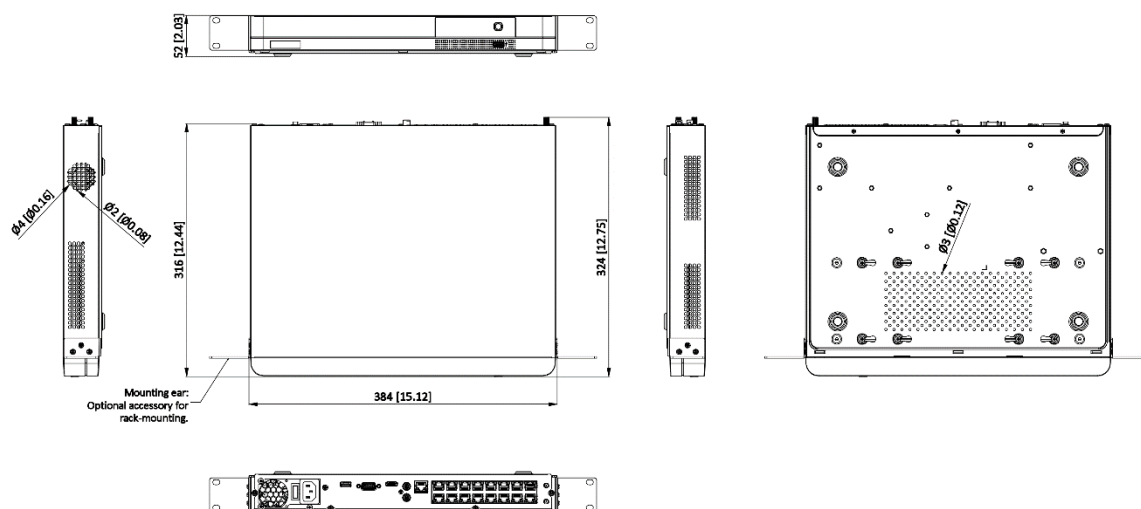

Dimension

Unit:mm [inch]

SCALE	1:1