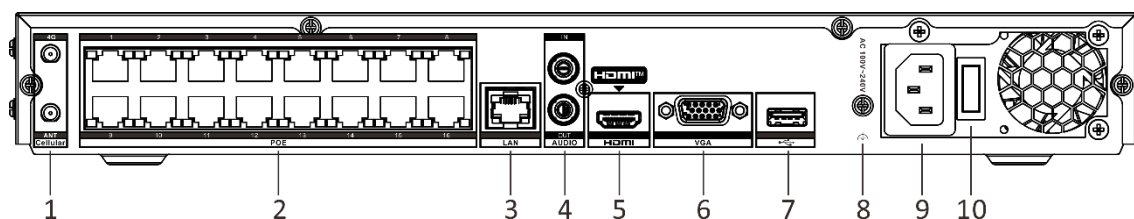

Physical Interface

No.	Description	No.	Description
1	Antenna interface	6	VGA interface
2	Network interfaces with PoE function	7	USB interface
3	LAN network interface	8	GND
4	Audio out and audio in	9	Power supply
5	HDMI interface	10	Power switch

Available Model

DS-7616NI-K2/16P/4G(C)

Headquarters

No.555 Qianmo Road, Binjiang District,
Hangzhou 310051, China
T +86-571-8807-5998
www.hikvision.com

Follow us on social media to get the latest product and solution information.

Hikvision

HikvisionHQ

HikvisionHQ

Hikvision_Global

Hikvision
Corporate Channel

hikvisionhq