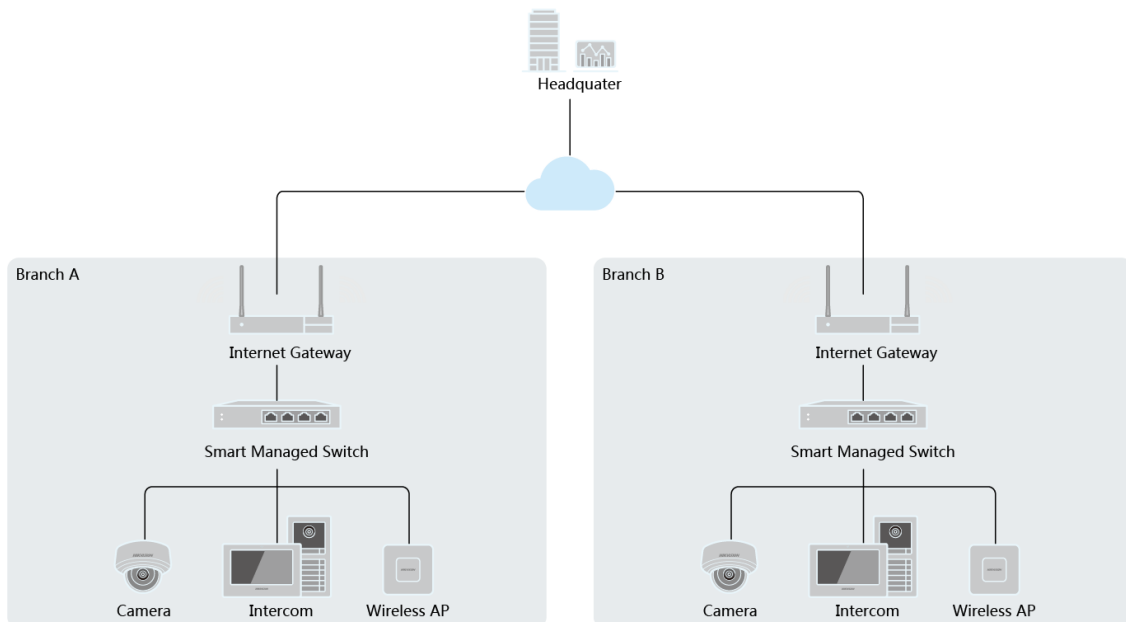

## DS-3E1105P-EI/M 4 Port Fast Ethernet Smart POE Switch

- 4 × 100 Mbps PoE RJ45 ports, 1 × 100 Mbps network RJ45 port.
- IEEE 802.3at/af standard for PoE ports.
- Network topology management, alarm push, network health monitor.
- 6 KV surge protection for PoE ports.
- AF/AT camera can reach up to 300 m in extend mode.

## ▪ Specification

Model		DS-3E1105P-EI/M
<b>Network Parameters</b>	Ports	4 × 10/100 Mbps PoE port, 1 × 10/100 Mbps RJ45 port
	Port Type	RJ45 port, full duplex, MDIMDI-X adaptive
	Standard	IEEE 802.3, IEEE 802.3u, IEEE 802.3x
	High Priority Ports	Ports 1 to 2
	Forwarding Mode	Store-and-forward switching
	Working Mode	Standard mode (default), Extend mode
	MAC Address Table	2 K
	Switching Capacity	1 Gbps
	Packet Forwarding Rate	0.744 Mpps
	Internal Cache	768 Kbits
<b>PoE Power Supply</b>	PoE Standard	IEEE 802.3af, IEEE 802.3at
	PoE Power Pin	End-span: 1/2(-), 3/6(+) Mid-span: 4/5(+), 7/8(-) 8-pin power: 1/2(-), 3/6(+), 4/5(+), 7/8(-)
	PoE Port	PoE: Ports 1 to 4
	Max. Port Power	30 W
	PoE Power Budget	45 W
<b>Software Function</b>	Device Maintenance	Support remote upgrade, default parameter restoration, logs viewing, and basic network parameter configuration.
	PoE Configuration	Support port rate configuration, flow control, and ports enabling.
<b>General</b>	Shell	Metal material, fan-free design
	Net Weight	0.22 kg (0.49 lb)
	Gross Weight	0.816 kg (1.80 lb)
	Dimensions (W × H × D)	105.00 mm × 27.60 mm × 83.10 mm (4.13" × 1.09" × 3.27")
	Operating Temperature	0 °C to 40 °C (32 °F to 104 °F)
	Storage Temperature	-40 °C to 85 °C (-40 °F to 185 °F)
	Operating Humidity	5% to 95% (no condensation)
	Relative Humidity	5% to 95% (no condensation)
	Power Supply	48 VDC, 1.35 A
	Max. Power Consumption	65 W
<b>Approval</b>	EMC	-
	Safety	-
	Chemistry	CE-RoHS (2011/65/EU); WEEE (2012/19/EU); Reach (Regulation (EC) No 1907/2006)

## ▪ Typical Application