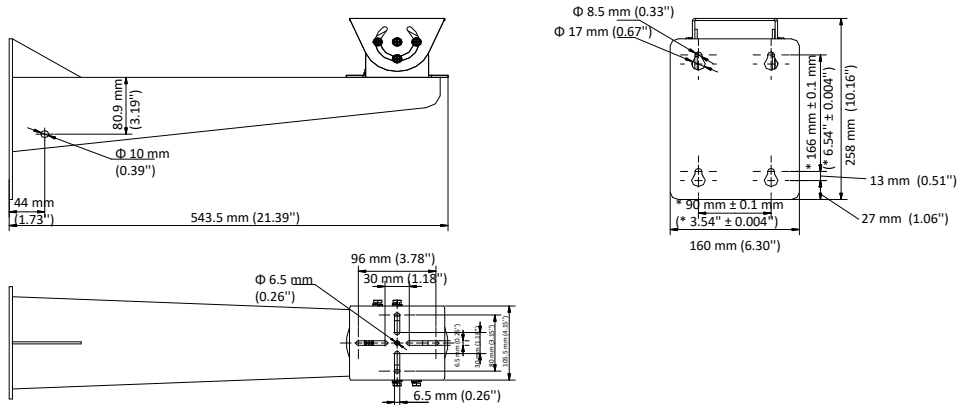

DS-1707ZJ-E

Wall Mount

Features

- Adopts the SUS304 stainless steel structure
- Applied to both indoor conditions, and outdoor conditions

Dimension

Available Model

DS-1707ZJ-E

Parameter

Model	DS-1707ZJ-E
Parameters	Wall Mount
Appearance	Natural Stainless Steel Color
Material	SUS304
Dimension	543.5 mm × 160 mm × 258 mm (21.39" × 6.30" × 10.16")
Weight	4.98 kg (10.98 lb.)

Notes

- The mount should be installed on the flat surface.
- Waterproof rubber is necessary for the outdoor application.
- The wall should be capable of supporting at least 3 times as much as the total weight of the camera, and the mount.
- The maximum load capacity of the mount is 20 kg (44.09 lb.).