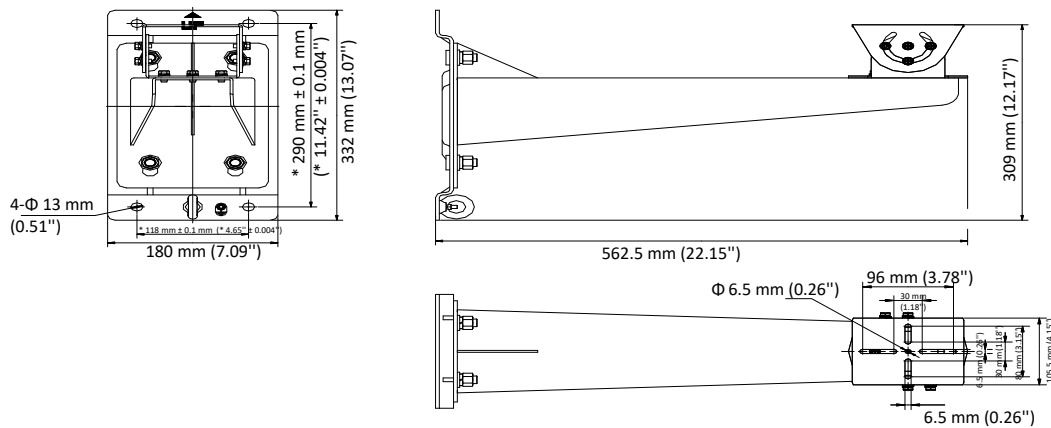

DS-1707ZJ

Wall Mount

Features

- Adopts the SUS304 stainless steel structure
- Applied to both indoor conditions, and outdoor conditions

Dimension

Available Model

DS-1707ZJ

Parameter

Model	DS-1707ZJ
Parameters	Wall Mount
Appearance	Natural Stainless Steel Color
Material	SUS304
Dimension	562.5 mm × 180 mm × 309 mm (22.15" × 7.09" × 12.17")
Weight	7.02 kg (15.48 lb.)

Notes

- The mount should be installed on the flat surface.
- Waterproof rubber is necessary for the outdoor application.
- The wall should be capable of supporting at least 3 times as much as the total weight of the camera, and the mount.
- The maximum load capacity of the mount is 20 kg (44.09 lb.).