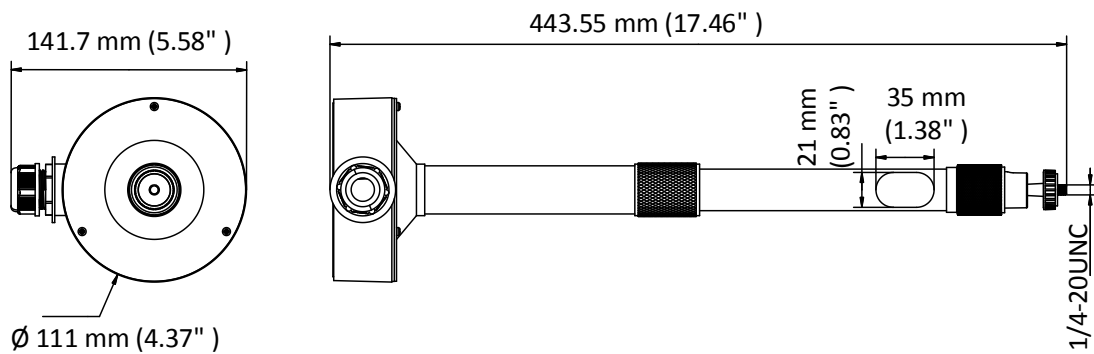

DS-1297ZJ-BS

Table Mount

Features

- Aluminum alloy with surface spray treatment
- Junction box design facilitates cable routing
- Direct installation method

Dimension

Available Model

DS-1297ZJ-BS

Parameter

Model	DS-1297ZJ-BS
Parameters	Table Mount
Appearance	Hikvision White
Material	Aluminum Alloy
Dimension	Ø 111 mm × 141.7 mm × 443.55 mm (Ø 4.37" × 5.58" × 17.46")
Weight	Approx. 470 g (1.04 lb.)

Notes

- The mount should be installed on the flat surface.
- The wall must be capable of supporting at least 3 times as much as the total weight of the camera, and the mount.
- The maximum load capacity of the mount is 1.5 kg (3.3 lb.).