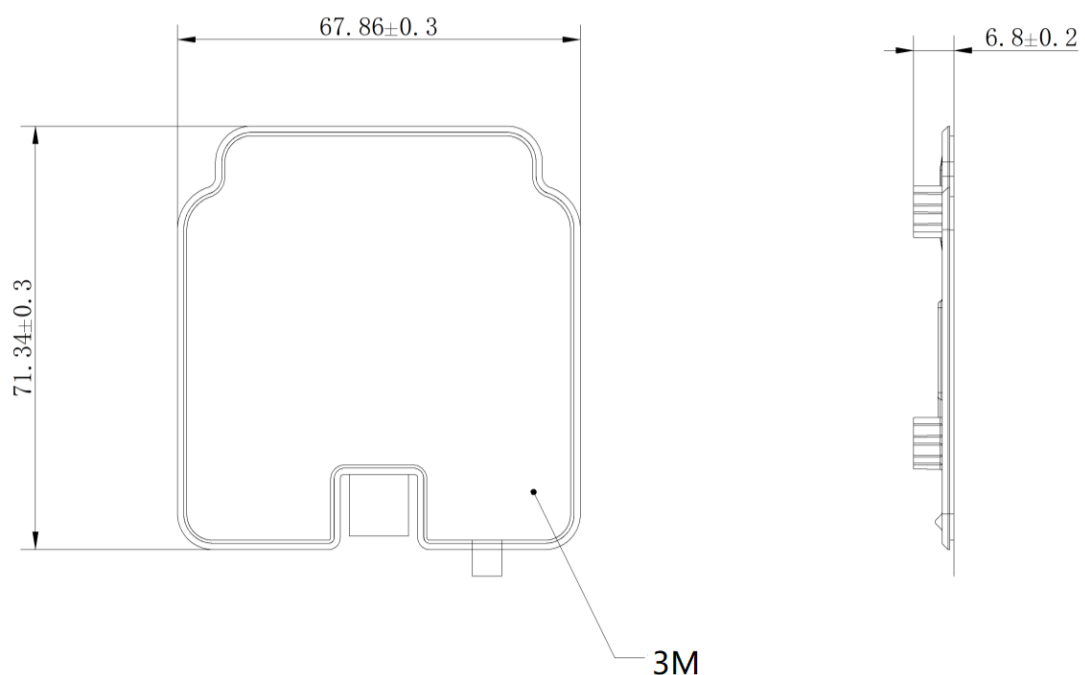

## ▪ Specification

Model		AE-MM2107-03(G40乘用车支架)
Specification	Working temperature	
	System	: AE-MM2107-03, bracket for G40/G6 DVR
	Product Dimension	
	Operating Temperature	

## ▪ Dimension