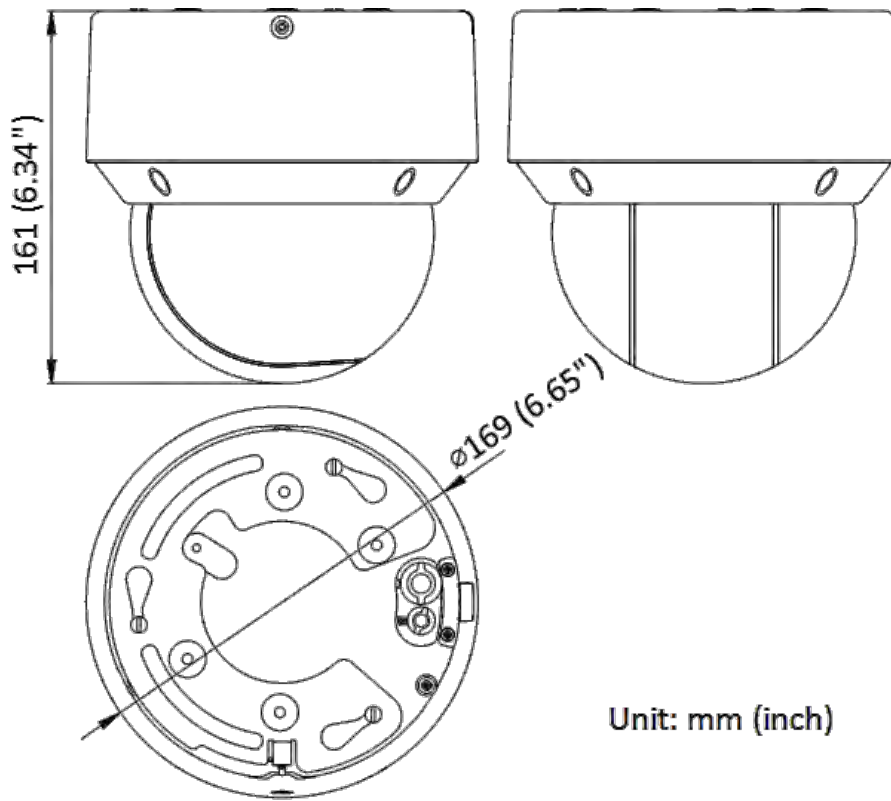

▪ **Dimension**

▪ **Accessory**

▪ **Included**