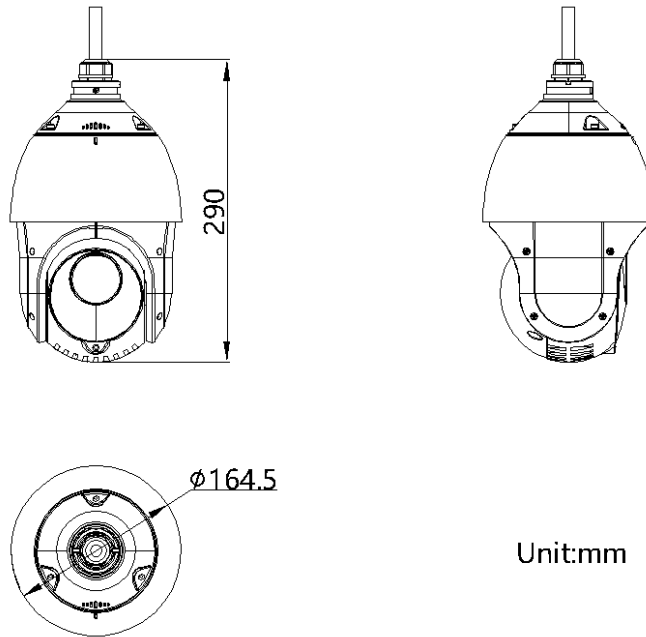

▪ **Dimension**

Unit:mm

▪ **Accessory**

▪ **Included**

DS-1618ZJ	ASW0081-122000 2W

▪ **Optional**

DS-1005KI	DS-1673ZJ	DS-1604ZJ-box	DS-1662ZJ	DS-1667ZJ