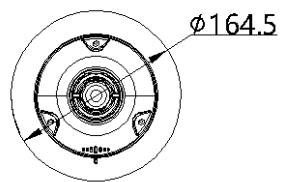

▪ **Dimension**

Unit:mm

▪ **Accessory**

▪ **Included**

DS-1618ZJ	ASW0081-122000 2W

▪ **Optional**

DS-1663ZJ	DS-1673ZJ	DS-1671ZJ-SDM9	DS-1681ZJ	DS-1604ZJ-box