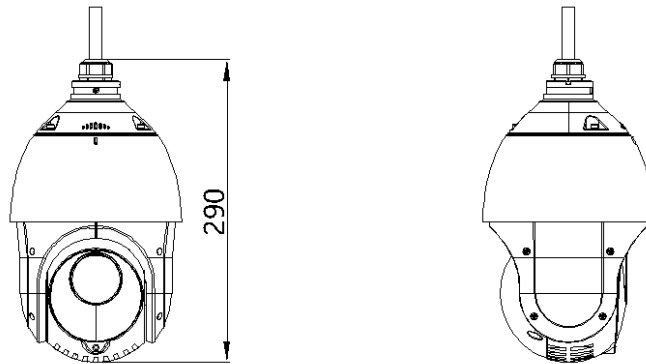

▪ **Dimension**

Unit:mm

▪ **Accessory**

▪ **Included**

DS-1618ZJ	ASW0081-122000 2W

▪ **Optional**

DS-1663ZJ	DS-1673ZJ	DS-1671ZJ-SDM9	DS-1681ZJ	DS-1604ZJ-box