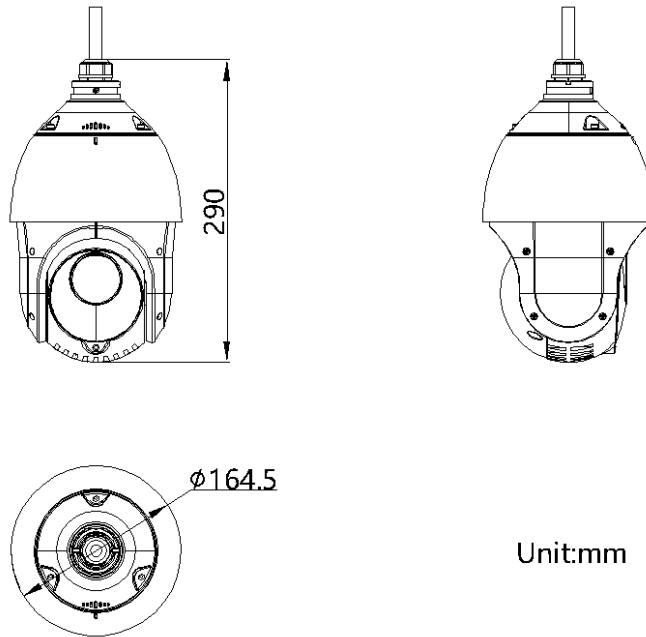

▪ **Dimension**

Unit:mm

▪ **Accessory**

▪ **Included**

DS-1618ZJ	ASW0081-122000 2W

▪ **Optional**

DS-1673ZJ	DS-1602ZJ	DS-1604ZJ-corner	DS-1660ZJ	DS-1604ZJ-pole