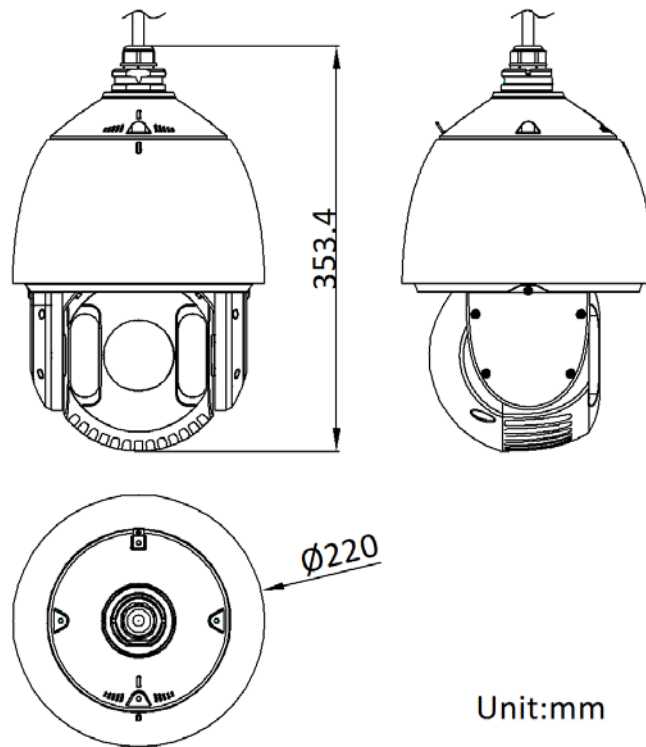

▪ Dimension

▪ Accessory

▪ Optional

DS-1005KI	DS-1602ZJ	DS-1604ZJ-pole	DS-1604ZJ	DS-1604ZJ-box
DS-1660ZJ	DS-1663ZJ	DS-1100KI(B)	DS-1604ZJ-BOX-CORNER	DS-1681ZJ