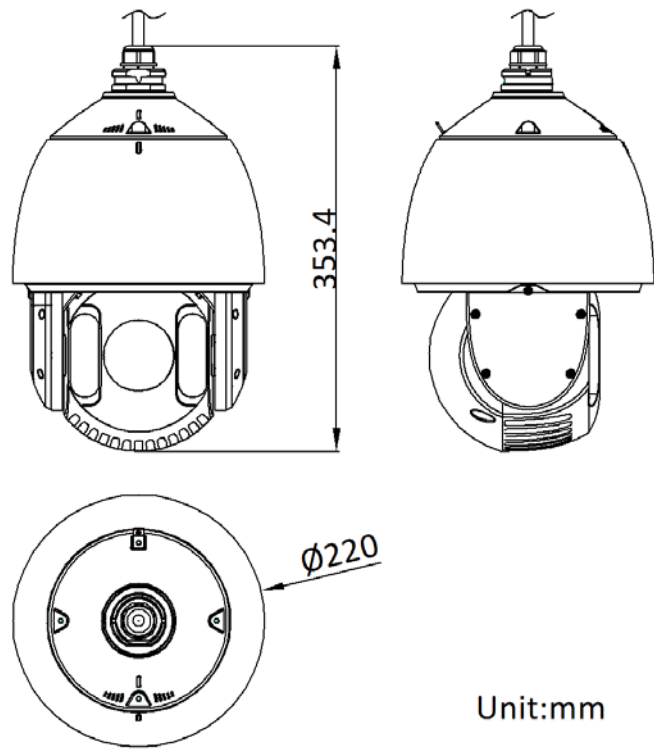

▪ Dimension

▪ Accessory

▪ Optional

DS-1619ZJ	DS-1681ZJ	DS-1602ZJ	DS-1673ZJ	DS-1660ZJ
DS-1100KI(B)	DS-1682ZJ	DS-1604ZJ-corner	DS-1005KI	DS-1663ZJ