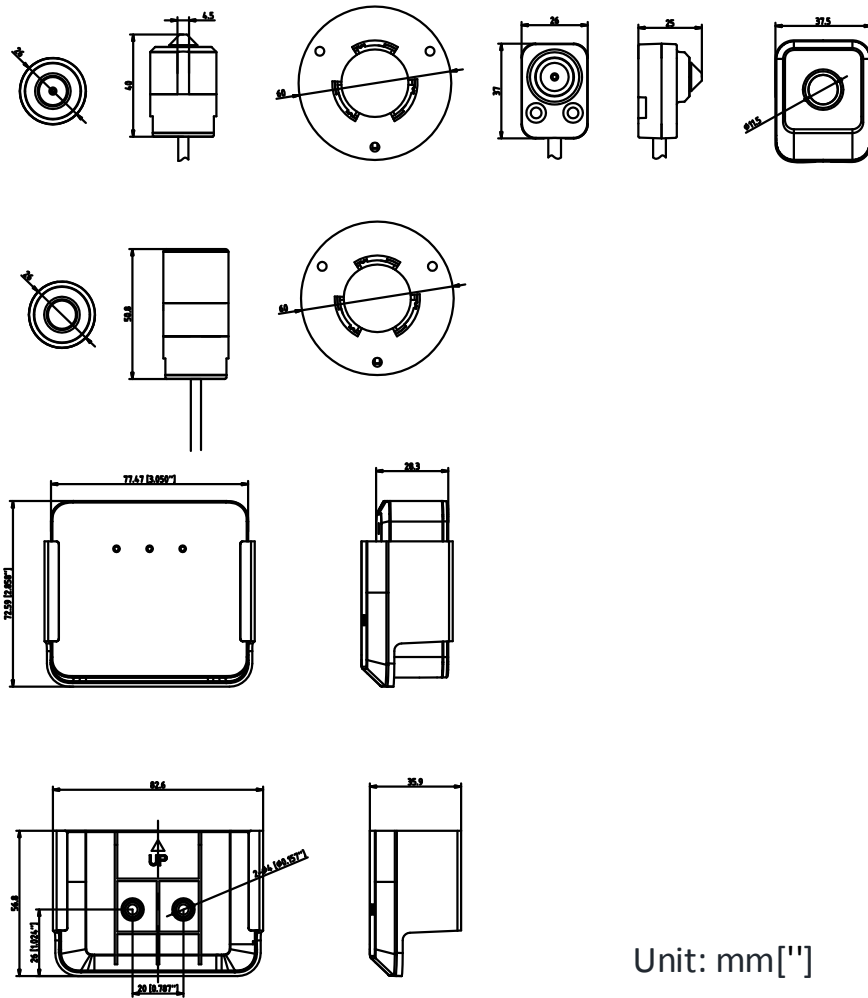

Material	Camera: Plastic Lens: Metal
Dimensions	Camera: 77.1 × 69 × 26 mm (3.04" × 2.72" × 1.02") With package: 254 × 164 × 130 mm (10" × 6.46" × 5.12")
Weight	Camera: 87 g (0.19 lbs.) With package: 220 g (0.49 lbs)

L10

L20

L30

*\*Connecting cable is included for each sensor unit*

## Dimension

Unit: mm["]

Distributed by