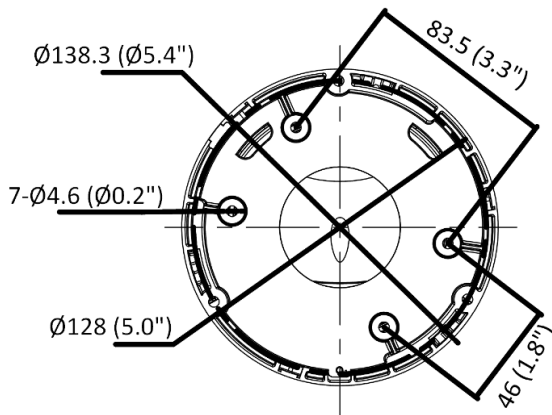

▪ **Available Model**

DS-2CD2346G2-ISU/SL (2.8/4/6 mm)

▪ **Dimension**

Unit: mm (inch)

▪ **Accessory**

▪ **Optional**

DS-1275ZJ-SUS Vertical Pole Mount	DS-1273ZJ-140B Wall Mount	DS-1273ZJ-140 Wall Mount	DS-1273ZJ-140(BLACK) Wall Mount	DS-1271ZJ-140 Pendant Mount
DS-1276ZJ-SUS Corner Mount	DS-1280ZJ-PT6 Junction Box