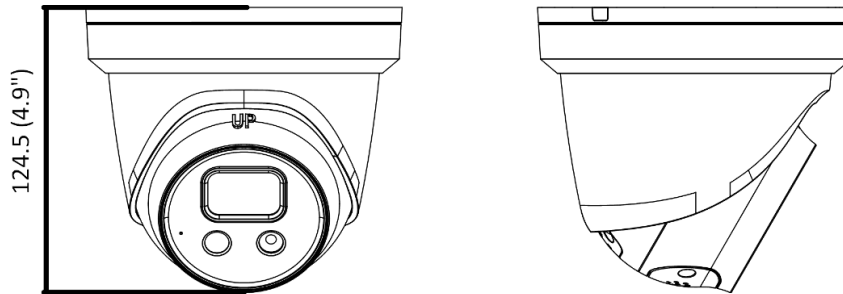

▪ **Available Model**

DS-2CD2346G2-ISU/SL (2.8/4/6 mm)

▪ **Dimension**

Unit: mm (inch)

▪ **Accessory**

▪ **Optional**

DS-1275ZJ-SUS Vertical Pole Mount	DS-1273ZJ-140B Wall Mount	DS-1273ZJ-140 Wall Mount	DS-1273ZJ-140(BLACK) Wall Mount	DS-1271ZJ-140 Pendant Mount
DS-1276ZJ-SUS Corner Mount	DS-1280ZJ-PT6 Junction Box