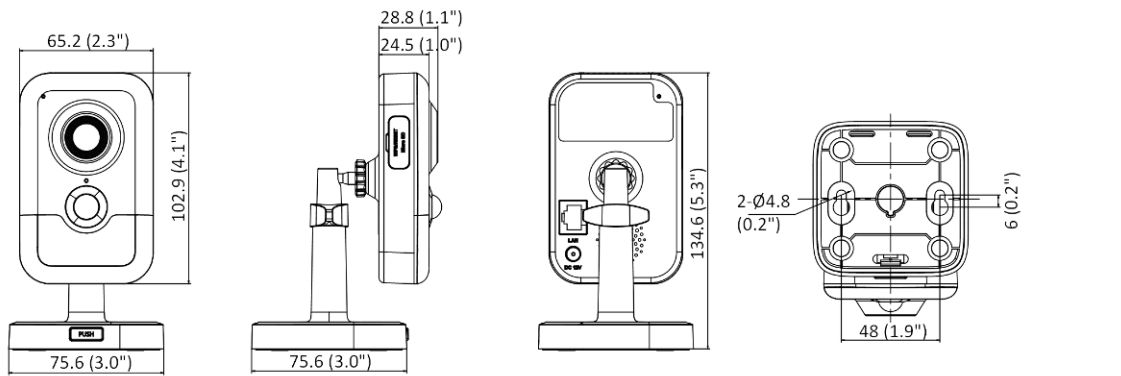

Web Client Language	33 languages English, Russian, Estonian, Bulgarian, Hungarian, Greek, German, Italian, Czech, Slovak, French, Polish, Dutch, Portuguese, Spanish, Romanian, Danish, Swedish, Norwegian, Finnish, Croatian, Slovenian, Serbian, Turkish, Korean, Traditional Chinese, Thai, Vietnamese, Japanese, Latvian, Lithuanian, Portuguese (Brazil), Ukrainian
General Function	Anti-flicker, heartbeat, password reset via email, pixelouther
Storage Conditions	-10 °C to 40 °C (14 °F to 104 °F). Humidity 95% or less (non-condensing)
Startup and Operating Conditions	-10 °C to 40 °C (14 °F to 104 °F). Humidity 95% or less (non-condensing)
Camera Material	Plastic
Camera Dimension	2 mm: 102.9 mm × 65.2 mm × 28.8 mm (4.1" × 2.6" × 1.1") 2.8 mm and 4 mm: 102.9 mm × 65.2 mm × 32.6 mm (4.1" × 2.6" × 1.3")
Package Dimension	150 mm × 125 mm × 99 mm (5.9" × 4.9" × 3.9")
Camera Weight	Approx. 120 g (0.3 lb.)
With Package Weight	Approx. 430 g (0.9 lb.)
Approval	
EMC	FCC SDoC (47 CFR Part 15, Subpart B); CE-EMC (EN 55032: 2015, EN 61000-3-2:2019, EN 61000-3-3:2013+A1:2019, EN 50130-4: 2011 +A1: 2014); KC (KN 32: 2015, KN 35: 2015)
Safety	UL (UL 62368-1); CB (IEC 62368-1:2014+A11); CE-LVD (EN 62368-1:2014/A11:2017)
Environment	CE-RoHS (2011/65/EU); WEEE (2012/19/EU); Reach (Regulation (EC) No 1907/2006)

▪ **Available Model**

DS-2CD2443G2-I (2/2.8/4 mm)

▪ **Dimension**

2 mm Model

Unit: mm (inch)

2.8 and 4 mm Model

Unit: mm (inch)

Distributed by