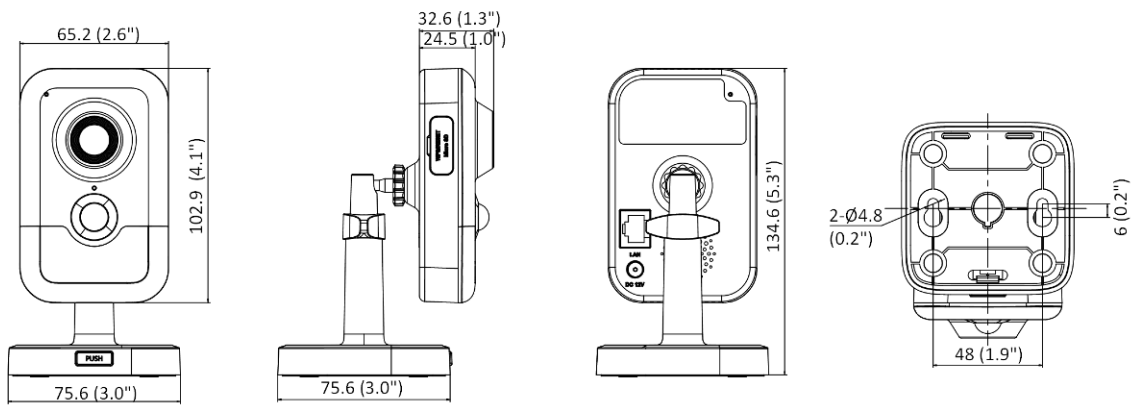

Web Client Language	33 languages English, Russian, Estonian, Bulgarian, Hungarian, Greek, German, Italian, Czech, Slovak, French, Polish, Dutch, Portuguese, Spanish, Romanian, Danish, Swedish, Norwegian, Finnish, Croatian, Slovenian, Serbian, Turkish, Korean, Traditional Chinese, Thai, Vietnamese, Japanese, Latvian, Lithuanian, Portuguese (Brazil), Ukrainian
General Function	Anti-flicker, heartbeat, password reset via email, pixelouther
Storage Conditions	-10 °C to 40 °C (14 °F to 104 °F). Humidity 95% or less (non-condensing)
Startup and Operating Conditions	-10 °C to 40 °C (14 °F to 104 °F). Humidity 95% or less (non-condensing)
Camera Material	Plastic
Camera Dimension	2 mm: 102.9 mm × 65.2 mm × 28.8 mm (4.1" × 2.6" × 1.1") 2.8 mm and 4 mm: 102.9 mm × 65.2 mm × 32.6 mm (4.1" × 2.6" × 1.3")
Package Dimension	150 mm × 125 mm × 99 mm (5.9" × 4.9" × 3.9")
Camera Weight	Approx. 120 g (0.3 lb.)
With Package Weight	Approx. 430 g (0.9 lb.)
Approval	
EMC	FCC SDoC (47 CFR Part 15, Subpart B); CE-EMC (EN 55032: 2015, EN 61000-3-2:2019, EN 61000-3-3:2013+A1:2019, EN 50130-4: 2011 +A1: 2014); KC (KN 32: 2015, KN 35: 2015)
Safety	UL (UL 62368-1); CB (IEC 62368-1:2014+A11); CE-LVD (EN 62368-1:2014/A11:2017)
Environment	CE-RoHS (2011/65/EU); WEEE (2012/19/EU); Reach (Regulation (EC) No 1907/2006)

▪ **Available Model**

DS-2CD2443G2-I (2/2.8/4 mm)

▪ **Dimension**

2 mm Model

Unit: mm (inch)

2.8 and 4 mm Model

Unit: mm (inch)

Distributed by