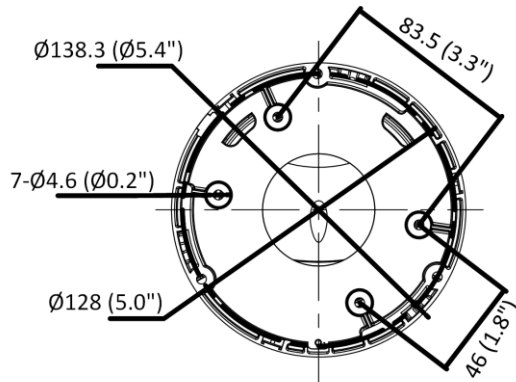

▪ **Dimension**

Unit: mm (inch)

▪ **Accessory**