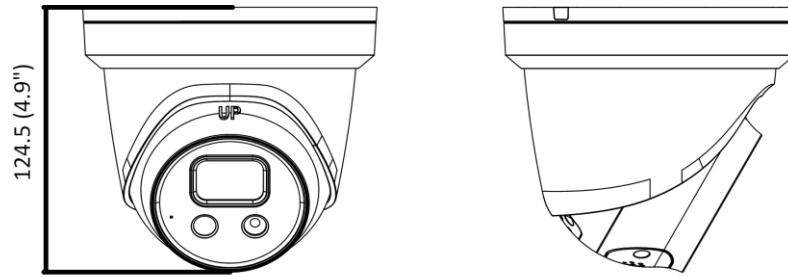

▪ **Dimension**

Unit: mm (inch)

▪ **Accessory**