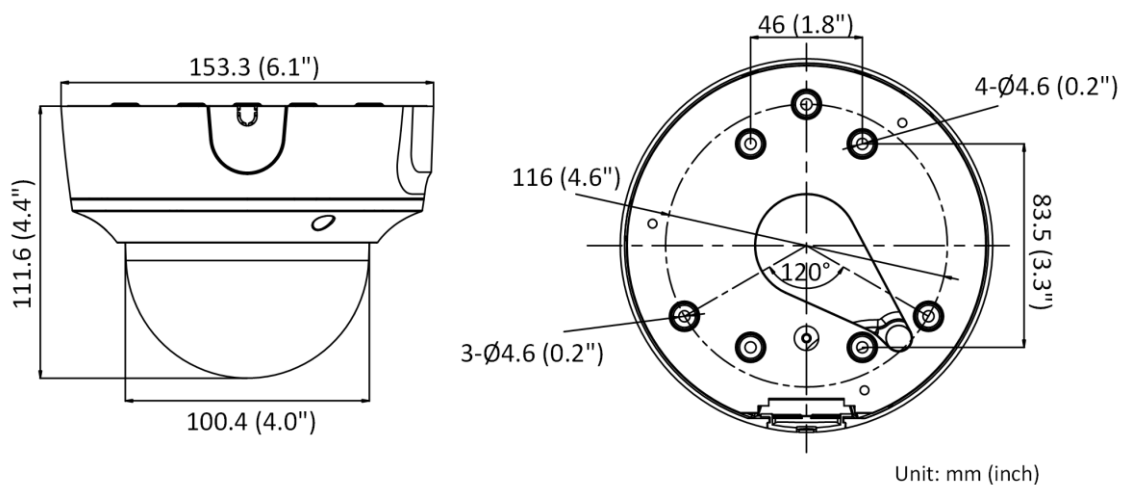

Storage Conditions	-30 °C to 60 °C (-22 °F to 140 °F). Humidity 95% or less (non-condensing)
Startup and Operating Conditions	-30 °C to 60 °C (-22 °F to 140 °F). Humidity 95% or less (non-condensing)
Power Supply	12 VDC ± 25%, reverse polarity protection PoE: 802.3af, Class 3
Power Consumption and Current	12 VDC, 0.88 A, max. 10.5 W PoE: (802.3af, 36 V to 57 V), 0.35 A to 0.22 A, max. 12.5 W
Power Interface	Ø5.5 mm coaxial power plug
Material	Upper cover and base: metal Bubble: plastic
Camera Dimension	Ø153.3 × 111.6 mm (Ø6.1" × 4.4")
Package Dimension	244 × 174 × 173 mm (9.7" × 6.9" × 6.9")
Camera Weight	Approx. 880 g (1.9 lb.)
With Package Weight	Approx. 1419 g (3.1 lb.)
Approval	
EMC	FCC (47 CFR Part 15, Subpart B); CE-EMC (EN 55032: 2015, EN 61000-3-2: 2014, EN 61000-3-3: 2013, EN 50130-4: 2011 +A1: 2014); RCM (AS/NZS CISPR 32: 2015); IC (ICES-003: Issue 6, 2016); KC (KN 32: 2015, KN 35: 2015)
Safety	UL (UL 60950-1); CB (IEC 60950-1:2005 + Am 1:2009 + Am 2:2013); CE-LVD (EN 60950-1:2005 + Am 1:2009 + Am 2:2013); BIS (IS 13252(Part 1):2010+A1:2013+A2:2015)
Environment	CE-RoHS (2011/65/EU); WEEE (2012/19/EU); Reach (Regulation (EC) No 1907/2006)
Protection	IP67 (IEC 60529-2013), IK10 (IEC 62262:2002)

▪ Available Model

DS-2CD2723G2-IZS (2.8 to 12 mm)

▪ Dimension