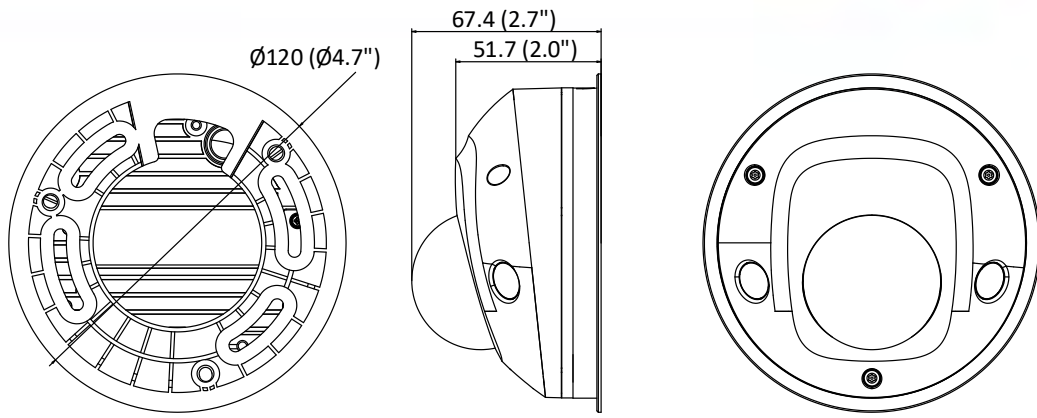

▪ Dimension

Unit: mm (inch)