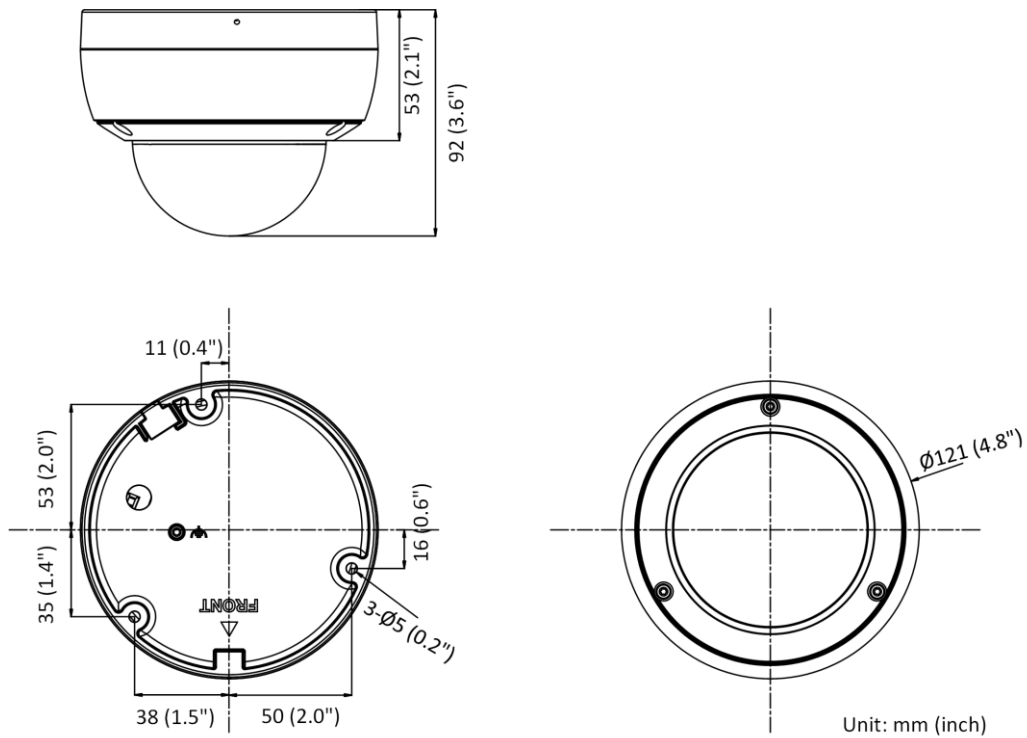

▪ **Dimension**

▪ **Accessory**

DS-1276ZJ-SUS
Corner Mount