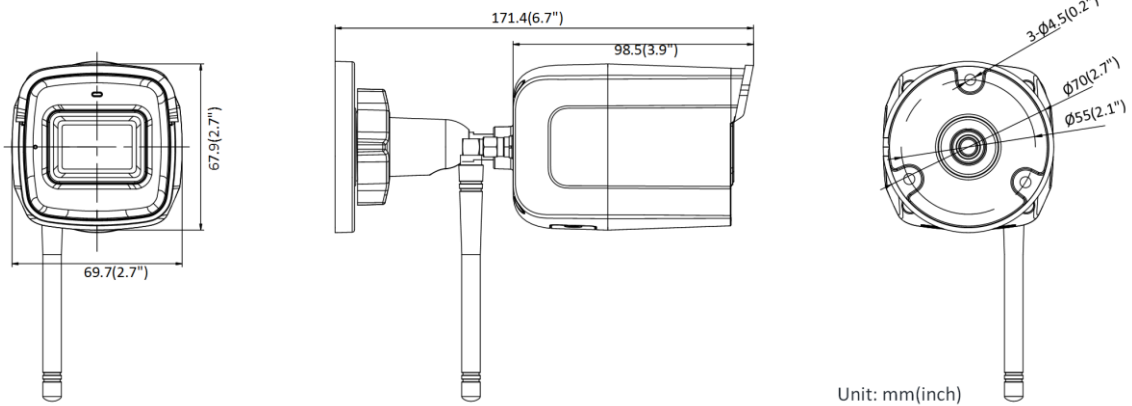

▪ Available Model

DS-2CD2041G1-IDW1(2.8/4 mm)

▪ Dimension

▪ Accessory

▪ Optional

DS-1280ZJ-XS

Junction box