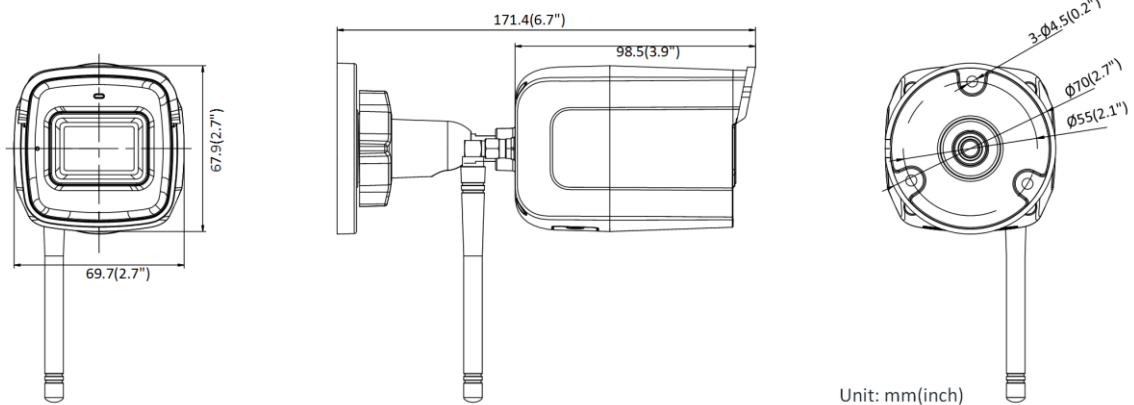

Compression Standard

H.264+	Main stream supports
H.265+	Main stream supports

Available Model

DS-2CD2041G1-IDW1(2.8/4 mm)

Dimension

Accessory

Optional

DS-1280ZJ-XS

Junction box