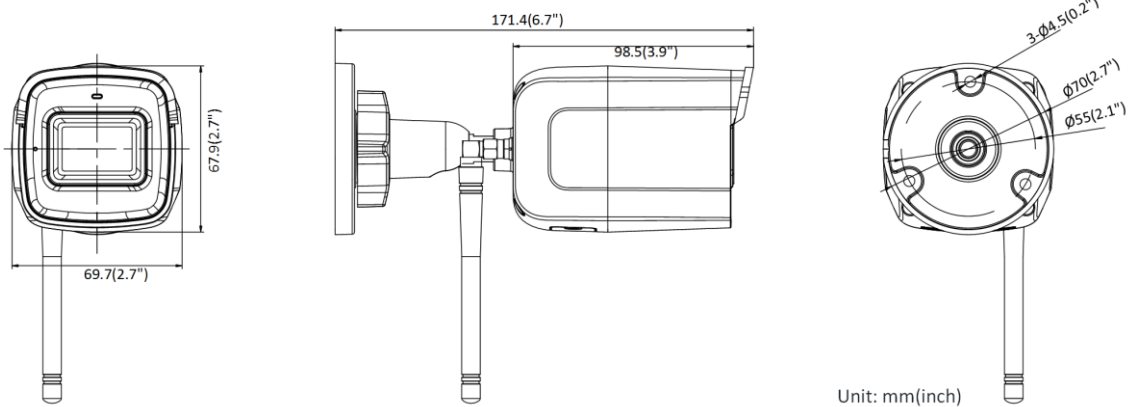

Video Compression	Main stream: H.265/H.264 Sub-stream: H.265/H.264/MJPEG
H.264 Type	Baseline Profile/Main Profile/High Profile
H.265 Type	Main Profile
Video Bit Rate	32 Kbps to 8 Mbps
<b>Audio</b>	
Audio Compression	G.711/G.722.1/G.726/MP2L2/PCM
Audio Bit Rate	64Kbps(G.711)/16Kbps(G.722.1)/16Kbps(G.726)/32-192Kbps(MP2L2)
Environment Noise Filtering	Yes
Audio Sampling Rate	8 kHz/16 kHz/32 kHz/44.1 kHz/48 kHz
<b>Smart Feature-Set</b>	
Region of Interest	Support 1 fixed region for main stream and sub-stream
<b>Image</b>	
Image Enhancement	BLC/3D DNR
Image Setting	Saturation, brightness, contrast and sharpness are adjustable via client software and web browser
Day/Night Switch	Auto/Scheduled/Day/Night
<b>Wi-Fi</b>	
Wireless Standards	IEEE802.11b, 802.11g, 802.11n
Frequency	2.412 GHz - 2.472 GHz
Channel Bandwidth	20/40 MHz
Security	64/128-bit WEP, WPA/WPA2, WPA-PSK/WPA2-PSK, WPS
Transfer Rate	11b/g: 54 Mbps 11n: up to 150 Mbps
Wireless Range	Up to 50 m (The performance varies based on actual environment)
<b>Interface</b>	
Communication Interface	1 RJ45 10M/100M self-adaptive Ethernet port
Audio	1 Built-in mic, mono sound
On-board Storage	Built-in microSD/SDHC/SDXC slot, up to 128 GB
<b>General</b>	
Firmware Version	V5.5.88
General Function	One-key reset, heartbeat, mirror, password protection, privacy mask, watermark, IP address filter
Reset	Yes
Startup and Operating Conditions	-30 °C to +60 °C (-22 °F to +140 °F), humidity 95% or less (non-condensing)
Power Supply	12 VDC ± 25%, Ø5.5 mm coaxial plug power
Power Consumption and Current	12 VDC, 0.5 A, max. 6 W, <20 dBm
Material	Front cover: plastic, camera body: metal
Dimensions	Camera: 69.7 mm × 67.9 mm × 171.4 mm (2.7" × 2.7" × 6.7") With package: 216 mm × 121 mm × 118 mm (8.5" × 4.8" × 4.6")
Weight	Camera: approx.372 g (0.8 lb.) With package: approx. 659 g (1.5 lb.)

## ▪ Available Model

DS-2CD2051G1-IDW1(2.8/4 mm)

## ▪ Dimension