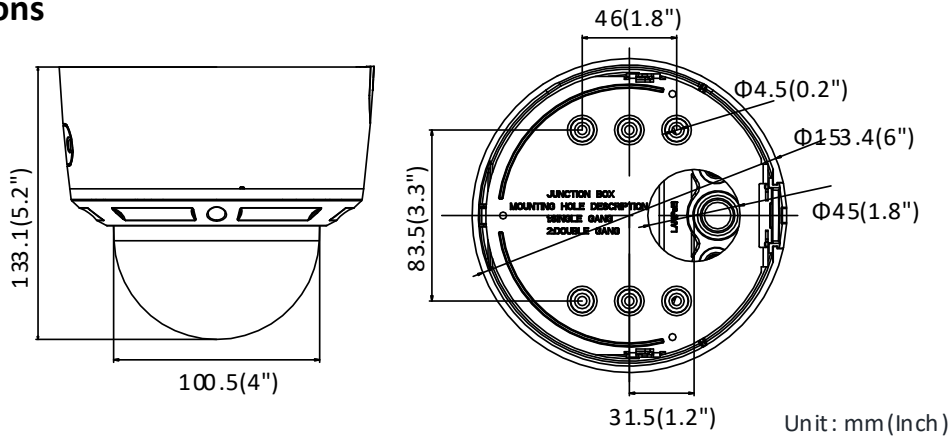

Dimensions

Accessories

DS-1473ZJ-155
Wall Mount

Distributed by

HIKVISION®

Headquarters

No.555 Qianmo Road, Binjiang District,
Hangzhou 310051, China
T +86-571-8807-5998
overseasbusiness@hikvision.com

Hikvision USA
T +1-909-895-0400
sales.usa@hikvision.com

Hikvision Australia
T +61-2-8599-4233
salesau@hikvision.com

Hikvision India
T +91-22-28469900
sales@pramahikvision.com

Hikvision Canada
T +1-866-200-6690
sales.canada@hikvision.com

Hikvision Thailand
T +662-275-9949
sales.thailand@hikvision.com

Hikvision Europe
T +31-23-5542770
sales.eu@hikvision.com

Hikvision Italy
T +39-0438-6902
info.it@hikvision.com

Hikvision Brazil
T +55 11 3318-0050
Latam.support@hikvision.com

Hikvision Turkey
T +90 (216)521 7070- 7074
sales.tr@hikvision.com

Hikvision Malaysia
T +601-7652-2413
sales.my@hikvision.com

Hikvision UK & Ireland
T +01628-902140
sales.uk@hikvision.com

Hikvision South Africa
Tel: +27 (10) 0351172
sale.africa@hikvision.com

Hikvision France
T +33(0)1-85-330-450
info.fr@hikvision.com

Hikvision Kazakhstan
T +7-727-9730667
nikia.panfilov@hikvision.ru

Hikvision Vietnam
T +84-974270888
sales.vt@hikvision.com

Hikvision UAE
T +971-4-4432090
salesme@hikvision.com

Hikvision Singapore
T +65-6684-4718
sg@hikvision.com

Hikvision Spain
T +34-91-737-16-55
info.es@hikvision.com

Hikvision Tashkent
T +99-87-1238-9438
uzb@hikvision.ru

Hikvision Hong Kong
T +852-2151-1761
info.hk@hikvision.com

Hikvision Russia
T +7-495-669-67-99
saleru@hikvision.com

Hikvision Korea
T +82-(0)31-731-8817
sales.korea@hikvision.com

Hikvision Poland
T +48-22-460-01-50
info.pl@hikvision.com

Hikvision Indonesia
T +62-21-2933759
Sales.Indonesia@hikvision.com

Hikvision Colombia
sales.colombia@hikvision.com