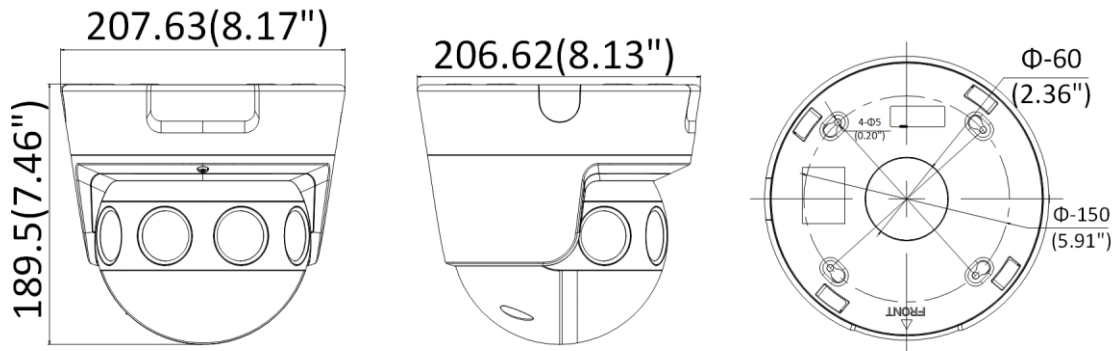

Transmission Distance

/NFC: Up to 20 km

Available Model

DS-2CD6924G0-IHS (2.8 mm), DS-2CD6924G0-IHS/NFC (2.8 mm), DS-2CD6924G0-IHS (6 mm), DS-2CD6924G0-IHS/NFC (6 mm)

Dimension

Unit: mm

Accessory

Cap (Included)