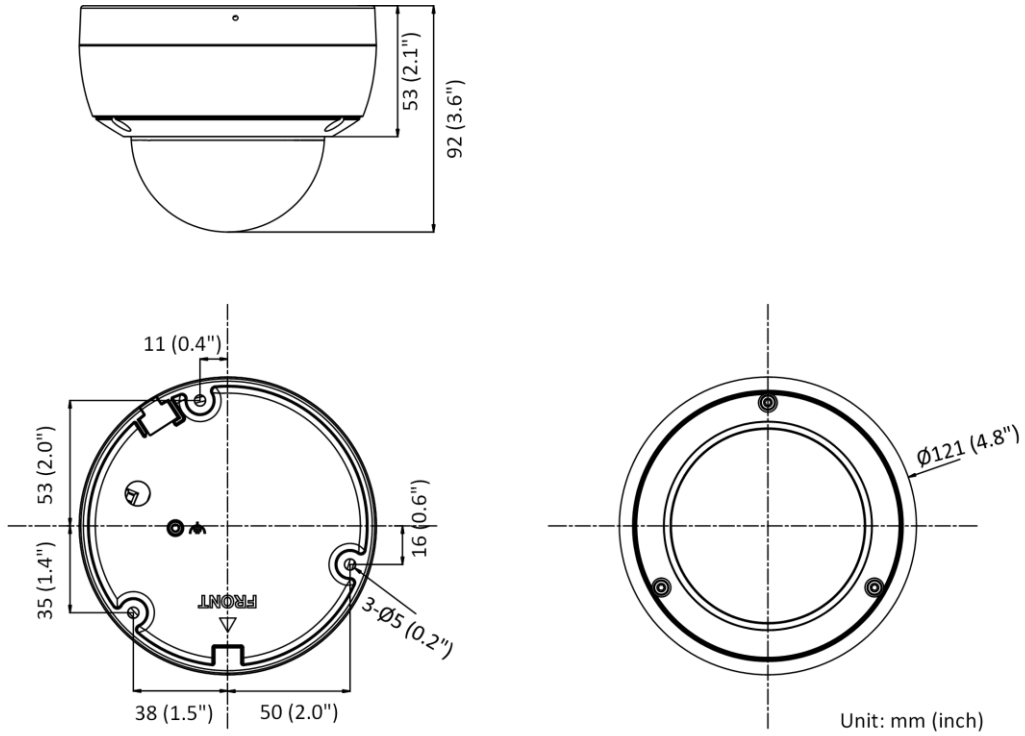

▪ **Dimension**

▪ **Accessory**

DS-1276ZJ-SUS
Corner Mount