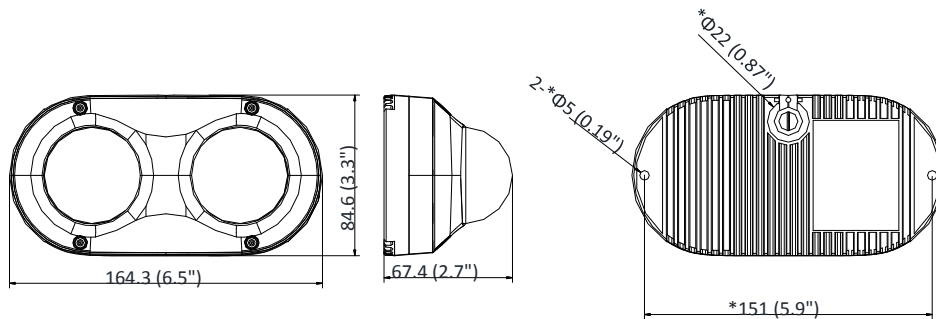

Approval	
Class	Class B
Protection	Ingress protection: IP67, IK10
EMC	FCC (47 CFR Part 15, Subpart B); CE-EMC (EN 55032: 2015, EN 61000-3-2: 2014, EN 61000-3-3: 2013, EN 50130-4: 2011 +A1: 2014); RCM (AS/NZS CISPR 32: 2015); IC (ICES-003: Issue 6, 2016); KC (KN 32: 2015, KN 35: 2015)
Safety	UL (UL 60950-1); CB (IEC 60950-1:2005 + Am 1:2009 + Am 2:2013); CE-LVD (EN 60950-1:2005 + Am 1:2009 + Am 2:2013); BIS (IS 13252(Part 1):2010+A1:2013+A2:2015)
Environment	CE-RoHS (2011/65/EU); WEEE (2012/19/EU); Reach (Regulation (EC) No 1907/2006)

* Listed resolutions are only selectable options. It does not mean that all streams can work at their maximum resolution at the same time.

Available Model

DS-2CD6D82G0-IH (2.8/4/6 mm), DS-2CD6D82G0-IHS (2.8/4/6 mm)

Dimension

Unit: mm(inch)