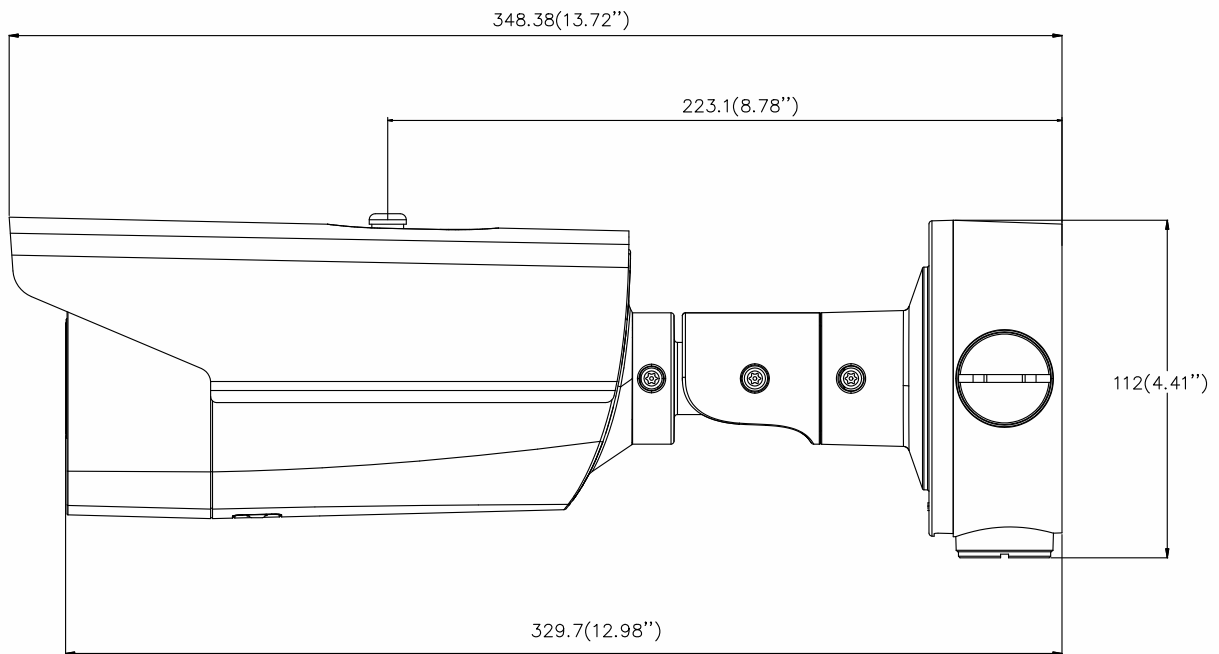

Protection Level	IP67 TVS 4000V Lightning Protection, Surge Protection and Voltage Transient Protection
Dimensions	Camera: 348.38 × 114.18 × 111.73 mm (13.72" × 4.5" × 4.4") With package: 386 × 156 × 155 mm (15.2" × 6.1" × 6.1")
Weight	Camera: 1740 g (3.8 lb.) With package: 2125 g (4.7 lb.)

Available Models:

DS-2CD4A45G0-IZS

DS-2CD4A45G0-IZHS

-IZS: (1 audio input (line in/mic in), 1 audio output, 1 RS-485, 1 alarm input and 1 alarm output)

-IZHS: support heater

Dimensions

Unit: mm (")

Distributed by