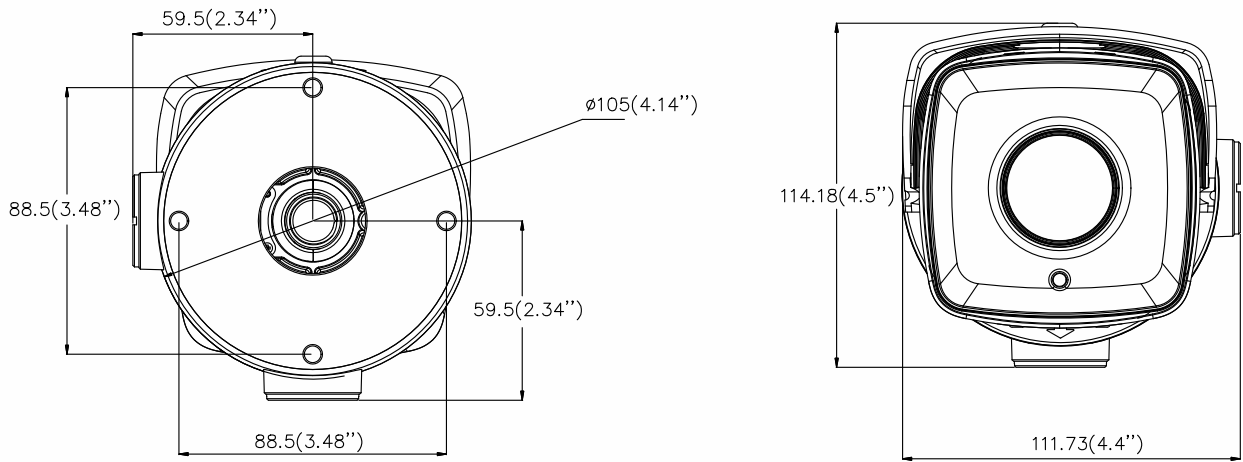

Protection Level	IP67 TVS 4000V Lightning Protection, Surge Protection and Voltage Transient Protection
Dimensions	Camera: 348.38 × 114.18 × 111.73 mm (13.72" × 4.5" × 4.4") With package: 386 × 156 × 155 mm (15.2" × 6.1" × 6.1")
Weight	Camera: 1740 g (3.8 lb.) With package: 2125 g (4.7 lb.)

Available Models:

DS-2CD4A45G0-IZS

DS-2CD4A45G0-IZHS

-IZS: (1 audio input (line in/mic in), 1 audio output, 1 RS-485, 1 alarm input and 1 alarm output)

-IZHS: support heater

Dimensions

Unit: mm (")

Distributed by