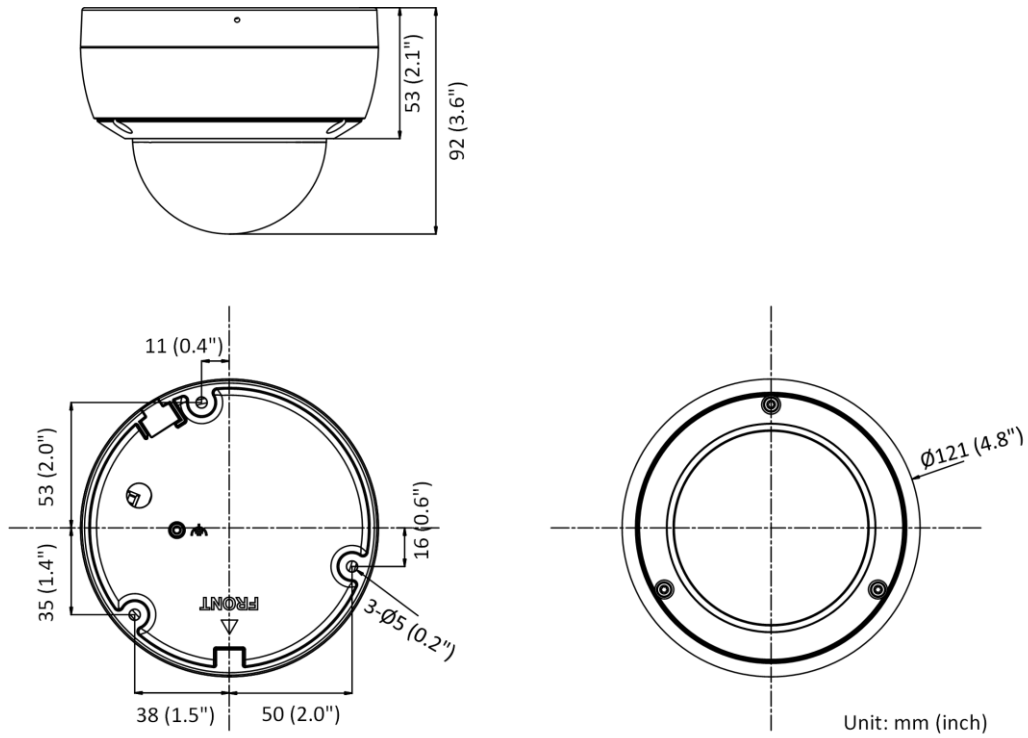

▪ **Dimension**

▪ **Accessory**

DS-1276ZJ-SUS
Corner Mount