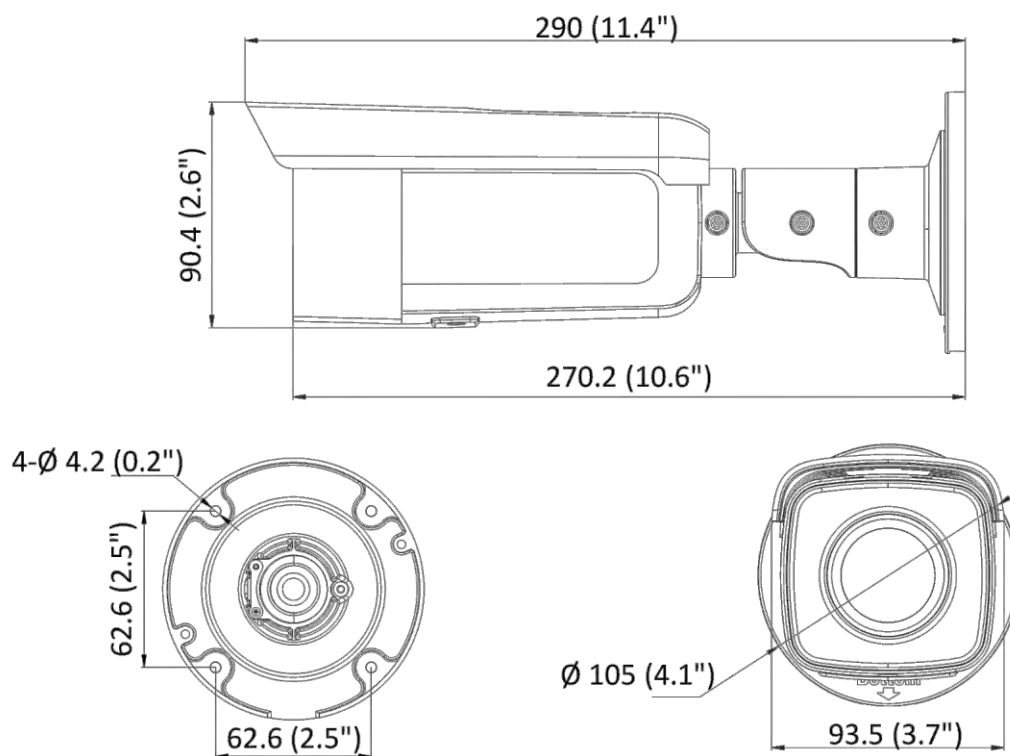

Weight	Camera: approx. 1270 g (2.8 lb.) With package: approx. 1510 g (3.3 lb.)
Approval	
EMC	FCC (47 CFR Part 15, Subpart B); CE-EMC (EN 55032: 2015, EN 61000-3-2: 2014, EN 61000-3-3: 2013, EN 50130-4: 2011 +A1: 2014); RCM (AS/NZS CISPR 32: 2015); IC (ICES-003: Issue 6, 2016); KC (KN 32: 2015, KN 35: 2015)
Safety	UL (UL 60950-1); CB (IEC 60950-1:2005 + Am 1:2009 + Am 2:2013); CE-LVD (EN 60950-1:2005 + Am 1:2009 + Am 2:2013); BIS (IS 13252(Part 1):2010+A1:2013+A2:2015); LOA (IEC/EN 60950-1)
Chemistry	CE-RoHS (2011/65/EU); WEEE (2012/19/EU); Reach (Regulation (EC) No 1907/2006)
Protection	Ingress protection: IP67 (IEC 60529-2013)

* Listed resolutions are only selectable options. It does not mean that all streams can work at their maximum resolution at the same time.

Available Model

- DS-2CD2T86G2-2I (2.8 mm)
- DS-2CD2T86G2-2I (4 mm)
- DS-2CD2T86G2-2I (6 mm)
- DS-2CD2T86G2-4I (2.8 mm)
- DS-2CD2T86G2-4I (4 mm)
- DS-2CD2T86G2-4I (6 mm)

Dimension

Unit: mm(inch)