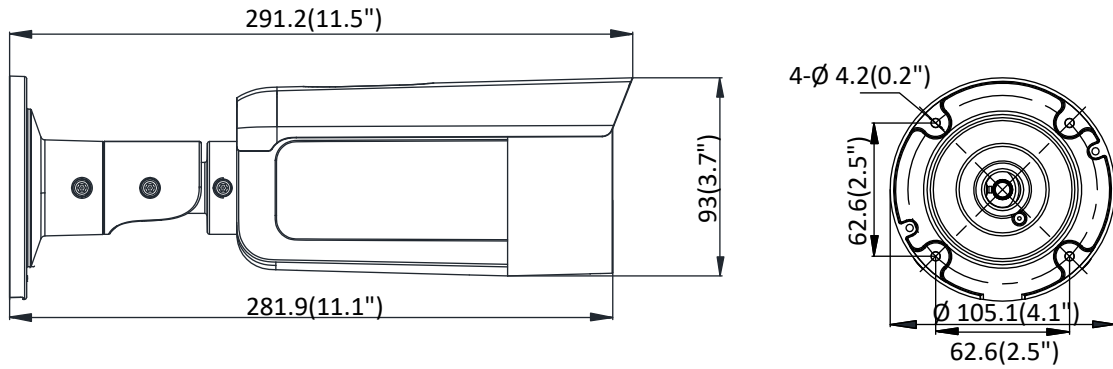

Dimension

Unit: mm(inch)

Accessory

DS-1260ZJ
Junction Box

Distributed by

HIKVISION®

Headquarters

No.555 Qianmo Road, Binjiang District,
Hangzhou 310051, China
T +86-571-8807-5998
overseasbusiness@hikvision.com

Hikvision USA
T +1-909-895-0400
sales.usa@hikvision.com

Hikvision Australia
T +61-2-8599-4233
salesau@hikvision.com

Hikvision India
T +91-22-28469900
sales@pramahikvision.com

Hikvision Canada
T +1-866-200-6690
sales.canada@hikvision.com

Hikvision Thailand
T +662-275-9949
sales.thailand@hikvision.com

Hikvision Europe
T +31-23-5542770
sales.eu@hikvision.com

Hikvision Italy
T +39-0438-6902
info.it@hikvision.com

Hikvision Brazil
T +55 11 3318-0050
Latam.support@hikvision.com

Hikvision Turkey
T +90 (216)521 7070- 7074
sales.tr@hikvision.com

Hikvision Malaysia
T +601-7652-2413
sales.my@hikvision.com

Hikvision UK & Ireland
T +01628-902140
sales.uk@hikvision.com

Hikvision South Africa
Tel: +27 (10) 0351172
sale.africa@hikvision.com

Hikvision France
T +33(0)1-85-330-450
info.fr@hikvision.com

Hikvision Kazakhstan
T +7-727-9730667
nikia.panfilov@hikvision.ru

Hikvision Vietnam
T +84-974270888
sales.vt@hikvision.com

Hikvision UAE
T +971-4-4432090
salesme@hikvision.com

Hikvision Singapore
T +65-6684-4718
sg@hikvision.com

Hikvision Spain
T +34-91-737-16-55
info.es@hikvision.com

Hikvision Tashkent
T +99-87-1238-9438
uzb@hikvision.ru

Hikvision Hong Kong
T +852-2151-1761
info.hk@hikvision.com

Hikvision Russia
T +7-495-669-67-99
saleru@hikvision.com

Hikvision Korea
T +82-(0)31-731-8817
sales.korea@hikvision.com

Hikvision Poland
T +48-22-460-01-50
info.pl@hikvision.com

Hikvision Indonesia
T +62-21-2933759
Sales.Indonesia@hikvision.com

Hikvision Colombia
sales.colombia@hikvision.com