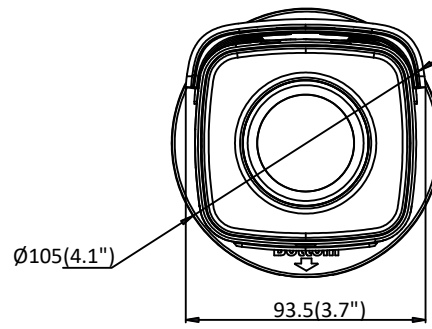

General Function	One-key reset, anti-flicker, three streams, heartbeat, mirror, password protection, privacy mask, watermark, IP address filter
Firmware Version	V5.5.80
API	ONVIF (PROFILE S, PROFILE G), ISAPI
Simultaneous Live View	Up to 6 channels
User/Host	Up to 32 users 3 levels: Administrator, Operator and User
Client	iVMS-4200, Hik-Connect, iVMS-5200, iVMS-4500
Web Browser	Plug-in required live view: IE8+, Chrome 41.0-44, Firefox 30.0-51, Safari 8.0-11 Plug-in free live view: Chrome 45.0+, Firefox 52.0+
<b>Interface</b>	
Communication Interface	1 RJ45 10M/100M self-adaptive Ethernet port
On-board Storage	Built-in micro SD/SDHC/SDXC slot, up to 128 GB
Reset Button	Yes
<b>Smart Feature-set</b>	
Behavior Analysis	Line crossing detection, intrusion detection, unattended baggage detection, object removal detection
Exception Detection	Scene change detection
Face Detection	Yes
<b>General</b>	
Operating Conditions	-30 °C to +60 °C (-22 °F to +140 °F), humidity 95% or less (non-condensing)
Power Supply	12 VDC ± 25%, 5.5 mm coaxial power plug PoE (802.3af, class 3)
Power Consumption	-I5: 12 VDC, 0.7 A, max: 9 W PoE: (802.3af, 36 VDC to 57 VDC), 0.3 A to 0.1 A, max: 11 W -I8: 12 VDC, 1 A, max: 11 W PoE: (802.3af, 36 VDC to 57 VDC), 0.4 A to 0.1 A, max: 12.9 W
IR Range	-I5: Up to 50 m -I8: Up to 80 m
Wavelength	850 nm
Protection Level	IP67
Material	Front cover: metal, back cover: metal
Dimensions	Camera: Ø105 × 289.5 mm (4.1" × 11.4")
Weight	Camera: 1000 g (2.2 lb.) With package: 1500 g (3.3 lb.)

## Available Model

DS-2CD2T85G1-I5 (2.8/4/6 mm), DS-2CD2T85G1-I8 (2.8/4/6 mm)

Dimension

Unit: mm(inch)

**Accessory**

**Rubber Sleeve**  
Rubber sleeve with weather proof

**DS-1275ZJ-SUS**  
Vertical Pole Mount