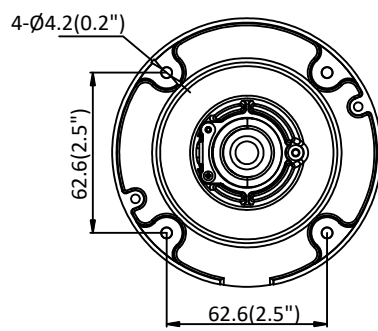

General Function	One-key reset, anti-flicker, three streams, heartbeat, mirror, password protection, privacy mask, watermark, IP address filter
Firmware Version	V5.5.80
API	ONVIF (PROFILE S, PROFILE G), ISAPI
Simultaneous Live View	Up to 6 channels
User/Host	Up to 32 users 3 levels: Administrator, Operator and User
Client	iVMS-4200, Hik-Connect, iVMS-5200, iVMS-4500
Web Browser	Plug-in required live view: IE8+, Chrome 41.0-44, Firefox 30.0-51, Safari 8.0-11 Plug-in free live view: Chrome 45.0+, Firefox 52.0+
<b>Interface</b>	
Communication Interface	1 RJ45 10M/100M self-adaptive Ethernet port
On-board Storage	Built-in micro SD/SDHC/SDXC slot, up to 128 GB
Reset Button	Yes
<b>Smart Feature-set</b>	
Behavior Analysis	Line crossing detection, intrusion detection, unattended baggage detection, object removal detection
Exception Detection	Scene change detection
Face Detection	Yes
<b>General</b>	
Operating Conditions	-30 °C to +60 °C (-22 °F to +140 °F), humidity 95% or less (non-condensing)
Power Supply	12 VDC ± 25%, 5.5 mm coaxial power plug PoE (802.3af, class 3)
Power Consumption	-I5: 12 VDC, 0.7 A, max: 9 W PoE: (802.3af, 36 VDC to 57 VDC), 0.3 A to 0.1 A, max: 11 W -I8: 12 VDC, 1 A, max: 11 W PoE: (802.3af, 36 VDC to 57 VDC), 0.4 A to 0.1 A, max: 12.9 W
IR Range	-I5: Up to 50 m -I8: Up to 80 m
Wavelength	850 nm
Protection Level	IP67
Material	Front cover: metal, back cover: metal
Dimensions	Camera: Ø105 × 289.5 mm (4.1" × 11.4")
Weight	Camera: 1000 g (2.2 lb.) With package: 1500 g (3.3 lb.)

## Available Model

DS-2CD2T85G1-I5 (2.8/4/6 mm), DS-2CD2T85G1-I8 (2.8/4/6 mm)

Dimension

Unit: mm(inch)

**Accessory**

**Rubber Sleeve**  
Rubber sleeve with weather proof

**DS-1275ZJ-SUS**  
Vertical Pole Mount