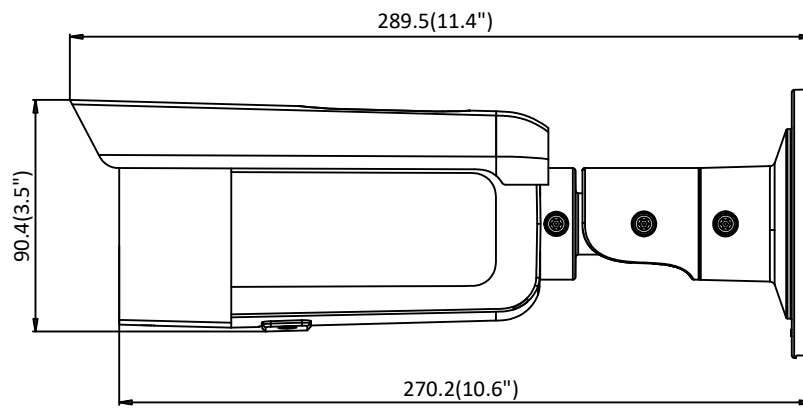

General Function	One-key reset, anti-flicker, three streams, heartbeat, mirror, password protection, privacy mask, watermark, IP address filter
Firmware Version	V5.5.80
API	ONVIF (PROFILE S, PROFILE G), ISAPI
Simultaneous Live View	Up to 6 channels
User/Host	Up to 32 users 3 levels: Administrator, Operator and User
Client	iVMS-4200, Hik-Connect, iVMS-5200, iVMS-4500
Web Browser	Plug-in required live view: IE8+, Chrome 41.0-44, Firefox 30.0-51, Safari 8.0-11 Plug-in free live view: Chrome 45.0+, Firefox 52.0+
<b>Interface</b>	
Communication Interface	1 RJ45 10M/100M self-adaptive Ethernet port
On-board Storage	Built-in micro SD/SDHC/SDXC slot, up to 128 GB
Reset Button	Yes
<b>Smart Feature-set</b>	
Behavior Analysis	Line crossing detection, intrusion detection, unattended baggage detection, object removal detection
Exception Detection	Scene change detection
Face Detection	Yes
<b>General</b>	
Operating Conditions	-30 °C to +60 °C (-22 °F to +140 °F), humidity 95% or less (non-condensing)
Power Supply	12 VDC ± 25%, 5.5 mm coaxial power plug PoE (802.3af, class 3)
Power Consumption	-I5: 12 VDC, 0.7 A, max: 9 W PoE: (802.3af, 36 VDC to 57 VDC), 0.3 A to 0.1 A, max: 11 W -I8: 12 VDC, 1 A, max: 11 W PoE: (802.3af, 36 VDC to 57 VDC), 0.4 A to 0.1 A, max: 12.9 W
IR Range	-I5: Up to 50 m -I8: Up to 80 m
Wavelength	850 nm
Protection Level	IP67
Material	Front cover: metal, back cover: metal
Dimensions	Camera: Ø105 × 289.5 mm (4.1" × 11.4")
Weight	Camera: 1000 g (2.2 lb.) With package: 1500 g (3.3 lb.)

## Available Model

DS-2CD2T85G1-I5 (2.8/4/6 mm), DS-2CD2T85G1-I8 (2.8/4/6 mm)

Dimension

Unit: mm(inch)

**Accessory**

**Rubber Sleeve**  
Rubber sleeve with weather proof

**DS-1275ZJ-SUS**  
Vertical Pole Mount