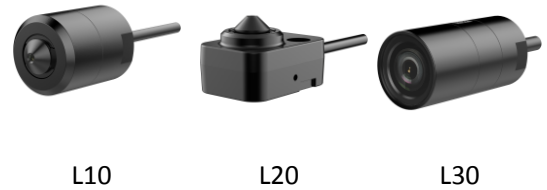

Power Consumption and Current	12 VDC, 1.3 A, max. 15W, 8-36 VDC, PoE (802.3at, class 4): 42.5 V to 57 V, 0.4 A to 0.3 A, max. 16 W
Material	Metal
Protection Level	L30: IP66 (2 mm: No)
Dimensions	Main body: 135 × 107.8 × 30.4 mm (5.3" × 4.3" × 1.2")
Weight	Main body: approx. 450 g (1 lb.) With Package: 900 g (2 lb.)

Available Model

DS-2CD6425G0/F-L10 (3.7 mm) 2 m or 8 m cable optional (lens and cable only)

DS-2CD6425G0/F-L20 (2.8/3.7 mm) 2 m or 8 m cable optional (lens and cable only)

DS-2CD6425G0/F-L30 (2/2.8/4 mm) 2 m or 8 m cable optional (lens and cable only)

DS-2CD6425G0/F-31 (2 mm) 8 m, DS-2CD6425G0/F-31 (2.8 mm) 8 m, DS-2CD6425G0/F-31 (4 mm) 8 m, DS-2CD6425G0/F-11 (3.7 mm) 8 m,

DS-2CD6425G0/F-21 (3.7 mm) 8 m, DS-2CD6425G0/F-21 (2.8 mm) 2 m, DS-2CD6425G0/F-21 (2.8 mm) 8 m