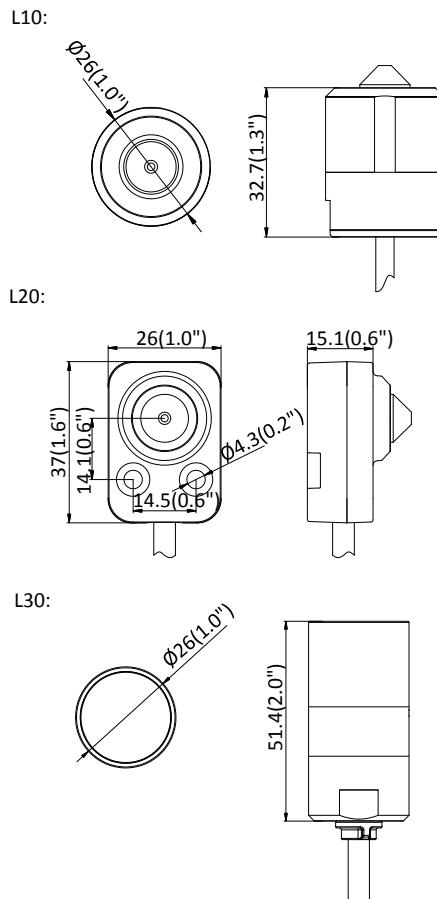

Power Consumption and Current	12 VDC, 1.3 A, max. 15W, 8-36 VDC, PoE (802.3at, class 4): 42.5 V to 57 V, 0.4 A to 0.3 A, max. 16 W
Material	Metal
Protection Level	L30: IP66 (2 mm: No)
Dimensions	Main body: 135 × 107.8 × 30.4 mm (5.3" × 4.3" × 1.2")
Weight	Main body: approx. 450 g (1 lb.) With Package: 900 g (2 lb.)

Available Model

DS-2CD6425G0/F-L10 (3.7 mm) 2 m or 8 m cable optional (lens and cable only)

DS-2CD6425G0/F-L20 (2.8/3.7 mm) 2 m or 8 m cable optional (lens and cable only)

DS-2CD6425G0/F-L30 (2/2.8/4 mm) 2 m or 8 m cable optional (lens and cable only)

DS-2CD6425G0/F-31 (2 mm) 8 m, DS-2CD6425G0/F-31 (2.8 mm) 8 m, DS-2CD6425G0/F-31 (4 mm) 8 m, DS-2CD6425G0/F-11 (3.7 mm) 8 m,

DS-2CD6425G0/F-21 (3.7 mm) 8 m, DS-2CD6425G0/F-21 (2.8 mm) 2 m, DS-2CD6425G0/F-21 (2.8 mm) 8 m

Dimension

Main body

Unit: mm(inch)

Distributed by

HIKVISION®

Headquarters

No.555 Qianmo Road, Binjiang District,
Hangzhou 310051, China
T +86-571-8807-5998
overseasbusiness@hikvision.com

HIKVISION USA
T +1-909-895-0400
sales.usa@hikvision.com