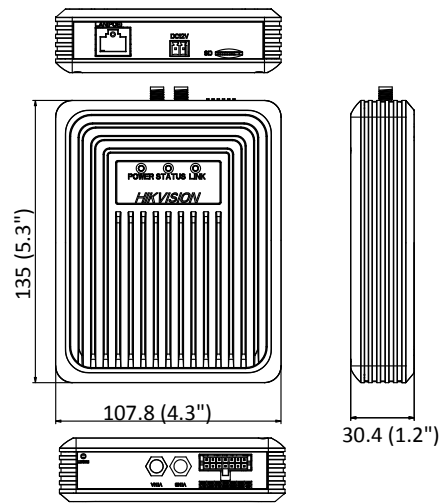

Power Consumption and Current	12 VDC, 1.3 A, max. 15W, 8-36 VDC, PoE (802.3at, class 4): 42.5 V to 57 V, 0.4 A to 0.3 A, max. 16 W
Material	Metal
Protection Level	L30: IP66 (2 mm: No)
Dimensions	Main body: 135 × 107.8 × 30.4 mm (5.3" × 4.3" × 1.2")
Weight	Main body: approx. 450 g (1 lb.) With Package: 900 g (2 lb.)

Available Model

DS-2CD6425G0/F-L10 (3.7 mm) 2 m or 8 m cable optional (lens and cable only)

DS-2CD6425G0/F-L20 (2.8/3.7 mm) 2 m or 8 m cable optional (lens and cable only)

DS-2CD6425G0/F-L30 (2/2.8/4 mm) 2 m or 8 m cable optional (lens and cable only)

DS-2CD6425G0/F-31 (2 mm) 8 m, DS-2CD6425G0/F-31 (2.8 mm) 8 m, DS-2CD6425G0/F-31 (4 mm) 8 m, DS-2CD6425G0/F-11 (3.7 mm) 8 m,

DS-2CD6425G0/F-21 (3.7 mm) 8 m, DS-2CD6425G0/F-21 (2.8 mm) 2 m, DS-2CD6425G0/F-21 (2.8 mm) 8 m

Dimension

Main body

Unit: mm(inch)

Distributed by

HIKVISION®

Headquarters

No.555 Qianmo Road, Binjiang District,
Hangzhou 310051, China
T +86-571-8807-5998
overseasbusiness@hikvision.com

HIKVISION USA
T +1-909-895-0400
sales.usa@hikvision.com