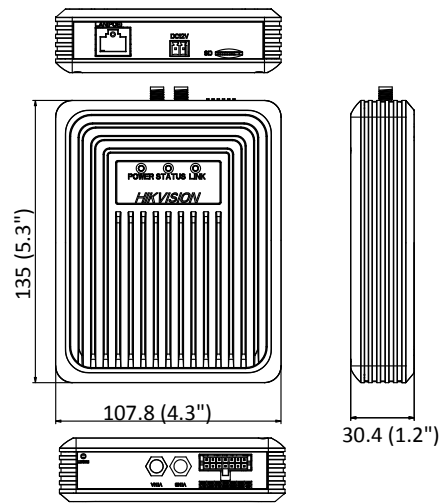

|                               |  |
|-------------------------------|--|
| Power Consumption and Current | 12 VDC, 1.3 A, max. 15W, 8-36 VDC, PoE (802.3at, class 4): 42.5 V to 57 V, 0.4 A to 0.3 A, max. 16 W |
| Material                      | Metal  |
| Protection Level              | L30: IP66 (2 mm: No)   |
| Dimensions                    | Main body: 135 × 107.8 × 30.4 mm (5.3" × 4.3" × 1.2")  |
| Weight                        | Main body: approx. 450 g (1 lb.)<br>With Package: 900 g (2 lb.)                                      |

## Available Model

DS-2CD6425G0/F-L10 (3.7 mm) 2 m or 8 m cable optional (lens and cable only)

DS-2CD6425G0/F-L20 (2.8/3.7 mm) 2 m or 8 m cable optional (lens and cable only)

DS-2CD6425G0/F-L30 (2/2.8/4 mm) 2 m or 8 m cable optional (lens and cable only)

## Dimension

## Main body

Unit: mm(inch)

Distributed by