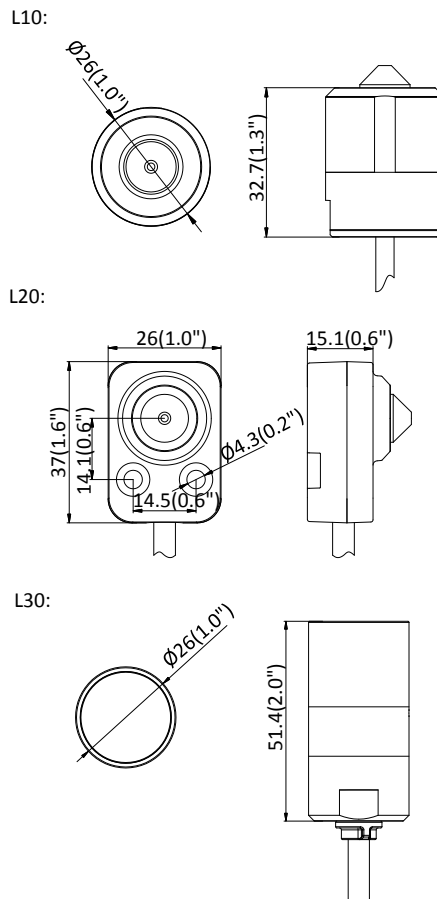

|                               |  |
|-------------------------------|--|
| Power Consumption and Current | 12 VDC, 1.3 A, max. 15W, 8-36 VDC, PoE (802.3at, class 4): 42.5 V to 57 V, 0.4 A to 0.3 A, max. 16 W |
| Material                      | Metal  |
| Protection Level              | L30: IP66 (2 mm: No)   |
| Dimensions                    | Main body: 135 × 107.8 × 30.4 mm (5.3" × 4.3" × 1.2")  |
| Weight                        | Main body: approx. 450 g (1 lb.)<br>With Package: 900 g (2 lb.)                                      |

## Available Model

DS-2CD6425G0/F-L10 (3.7 mm) 2 m or 8 m cable optional (lens and cable only)

DS-2CD6425G0/F-L20 (2.8/3.7 mm) 2 m or 8 m cable optional (lens and cable only)

DS-2CD6425G0/F-L30 (2/2.8/4 mm) 2 m or 8 m cable optional (lens and cable only)

DS-2CD6425G0/F-31 (2 mm) 8 m, DS-2CD6425G0/F-31 (2.8 mm) 8 m, DS-2CD6425G0/F-31 (4 mm) 8 m, DS-2CD6425G0/F-11 (3.7 mm) 8 m,

DS-2CD6425G0/F-21 (3.7 mm) 8 m, DS-2CD6425G0/F-21 (2.8 mm) 2 m, DS-2CD6425G0/F-21 (2.8 mm) 8 m

## Dimension