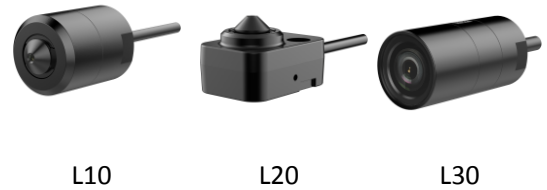

|                               |  |
|-------------------------------|--|
| Power Consumption and Current | 12 VDC, 1.3 A, max. 15W, 8-36 VDC, PoE (802.3at, class 4): 42.5 V to 57 V, 0.4 A to 0.3 A, max. 16 W |
| Material                      | Metal  |
| Protection Level              | L30: IP66 (2 mm: No)   |
| Dimensions                    | Main body: 135 × 107.8 × 30.4 mm (5.3" × 4.3" × 1.2")  |
| Weight                        | Main body: approx. 450 g (1 lb.)<br>With Package: 900 g (2 lb.)                                      |

## Available Model

DS-2CD6425G0/F-L10 (3.7 mm) 2 m or 8 m cable optional (lens and cable only)

DS-2CD6425G0/F-L20 (2.8/3.7 mm) 2 m or 8 m cable optional (lens and cable only)

DS-2CD6425G0/F-L30 (2/2.8/4 mm) 2 m or 8 m cable optional (lens and cable only)

## Dimension