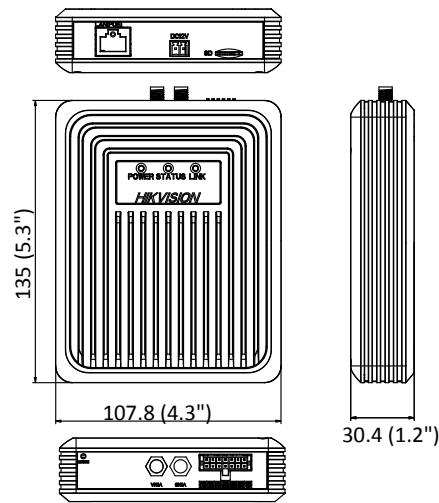

Power Consumption and Current	12 VDC, 1.3 A, max. 15W, 8-36 VDC, PoE (802.3at, class 4): 42.5 V to 57 V, 0.4 A to 0.3 A, max. 16 W
Material	Metal
Protection Level	L30: IP66 (2 mm: No)
Dimensions	Main body: 135 × 107.8 × 30.4 mm (5.3" × 4.3" × 1.2")
Weight	Main body: approx. 450 g (1 lb.) With Package: 900 g (2 lb.)

Available Model

DS-2CD6425G0/F-L10 (3.7 mm) 2 m or 8 m cable optional (lens and cable only)

DS-2CD6425G0/F-L20 (2.8/3.7 mm) 2 m or 8 m cable optional (lens and cable only)

DS-2CD6425G0/F-L30 (2/2.8/4 mm) 2 m or 8 m cable optional (lens and cable only)

DS-2CD6425G0/F-31 (2 mm) 8 m, DS-2CD6425G0/F-31 (2.8 mm) 8 m, DS-2CD6425G0/F-31 (4 mm) 8 m, DS-2CD6425G0/F-11 (3.7 mm) 8 m,

DS-2CD6425G0/F-21 (3.7 mm) 8 m, DS-2CD6425G0/F-21 (2.8 mm) 2 m, DS-2CD6425G0/F-21 (2.8 mm) 8 m

Dimension

Main body

Unit: mm(inch)

Distributed by

HIKVISION®

Headquarters

No.555 Qianmo Road, Binjiang District,
Hangzhou 310051, China
T +86-571-8807-5998
overseasbusiness@hikvision.com

Hikvision USA
T +1-909-895-0400
sales.usa@hikvision.com