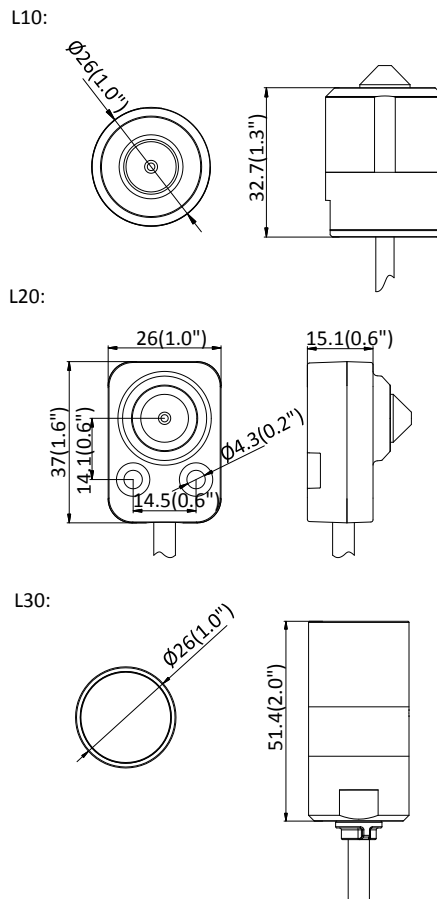

Power Consumption and Current	12 VDC, 1.3 A, max. 15W, 8-36 VDC, PoE (802.3at, class 4): 42.5 V to 57 V, 0.4 A to 0.3 A, max. 16 W
Material	Metal
Protection Level	L30: IP66 (2 mm: No)
Dimensions	Main body: 135 × 107.8 × 30.4 mm (5.3" × 4.3" × 1.2")
Weight	Main body: approx. 450 g (1 lb.) With Package: 900 g (2 lb.)

Available Model

DS-2CD6425G0/F-L10 (3.7 mm) 2 m or 8 m cable optional (lens and cable only)

DS-2CD6425G0/F-L20 (2.8/3.7 mm) 2 m or 8 m cable optional (lens and cable only)

DS-2CD6425G0/F-L30 (2/2.8/4 mm) 2 m or 8 m cable optional (lens and cable only)

DS-2CD6425G0/F-31 (2 mm) 8 m, DS-2CD6425G0/F-31 (2.8 mm) 8 m, DS-2CD6425G0/F-31 (4 mm) 8 m, DS-2CD6425G0/F-11 (3.7 mm) 8 m,

DS-2CD6425G0/F-21 (3.7 mm) 8 m, DS-2CD6425G0/F-21 (2.8 mm) 2 m, DS-2CD6425G0/F-21 (2.8 mm) 8 m

Dimension

Main body

Unit: mm(inch)

Distributed by

HIKVISION®

Headquarters

No.555 Qianmo Road, Binjiang District,
Hangzhou 310051, China
T +86-571-8807-5998
overseasbusiness@hikvision.com

Hikvision USA
T +1-909-895-0400
sales.usa@hikvision.com