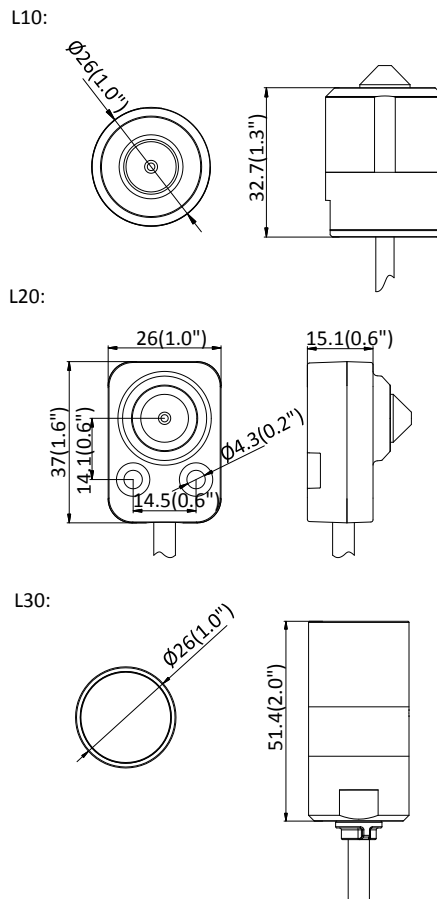

Power Consumption and Current	12 VDC, 1.3 A, max. 15W, 8-36 VDC, PoE (802.3at, class 4): 42.5 V to 57 V, 0.4 A to 0.3 A, max. 16 W
Material	Metal
Protection Level	L30: IP66 (2 mm: No)
Dimensions	Main body: 135 × 107.8 × 30.4 mm (5.3" × 4.3" × 1.2")
Weight	Main body: approx. 450 g (1 lb.) With Package: 900 g (2 lb.)

## Available Model

DS-2CD6425G0/F-L10 (3.7 mm) 2 m or 8 m cable optional (lens and cable only)

DS-2CD6425G0/F-L20 (2.8/3.7 mm) 2 m or 8 m cable optional (lens and cable only)

DS-2CD6425G0/F-L30 (2/2.8/4 mm) 2 m or 8 m cable optional (lens and cable only)

DS-2CD6425G0/F-31 (2 mm) 8 m, DS-2CD6425G0/F-31 (2.8 mm) 8 m, DS-2CD6425G0/F-31 (4 mm) 8 m, DS-2CD6425G0/F-11 (3.7 mm) 8 m,

DS-2CD6425G0/F-21 (3.7 mm) 8 m, DS-2CD6425G0/F-21 (2.8 mm) 2 m, DS-2CD6425G0/F-21 (2.8 mm) 8 m

## Dimension