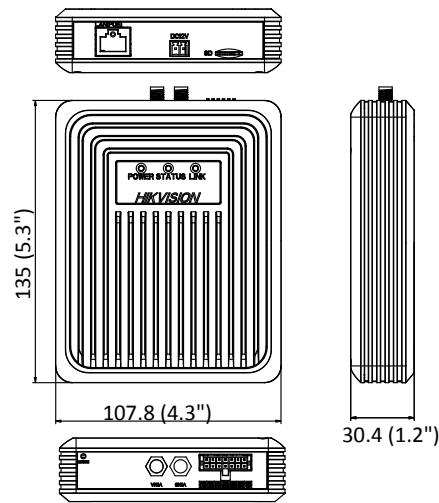

Power Consumption and Current	12 VDC, 1.3 A, max. 15W, 8-36 VDC, PoE (802.3at, class 4): 42.5 V to 57 V, 0.4 A to 0.3 A, max. 16 W
Material	Metal
Protection Level	L30: IP66 (2 mm: No)
Dimensions	Main body: 135 × 107.8 × 30.4 mm (5.3" × 4.3" × 1.2")
Weight	Main body: approx. 450 g (1 lb.) With Package: 900 g (2 lb.)

## Available Model

DS-2CD6425G0/F-L10 (3.7 mm) 2 m or 8 m cable optional (lens and cable only)

DS-2CD6425G0/F-L20 (2.8/3.7 mm) 2 m or 8 m cable optional (lens and cable only)

DS-2CD6425G0/F-L30 (2/2.8/4 mm) 2 m or 8 m cable optional (lens and cable only)

## Dimension

## Main body

Unit: mm(inch)

Distributed by