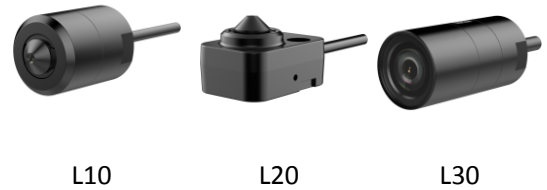

Power Consumption and Current	12 VDC, 1.3 A, max. 15W, 8-36 VDC, PoE (802.3at, class 4): 42.5 V to 57 V, 0.4 A to 0.3 A, max. 16 W
Material	Metal
Protection Level	L30: IP66 (2 mm: No)
Dimensions	Main body: 135 × 107.8 × 30.4 mm (5.3" × 4.3" × 1.2")
Weight	Main body: approx. 450 g (1 lb.) With Package: 900 g (2 lb.)

## Available Model

DS-2CD6425G0/F-L10 (3.7 mm) 2 m or 8 m cable optional (lens and cable only)

DS-2CD6425G0/F-L20 (2.8/3.7 mm) 2 m or 8 m cable optional (lens and cable only)

DS-2CD6425G0/F-L30 (2/2.8/4 mm) 2 m or 8 m cable optional (lens and cable only)

## Dimension