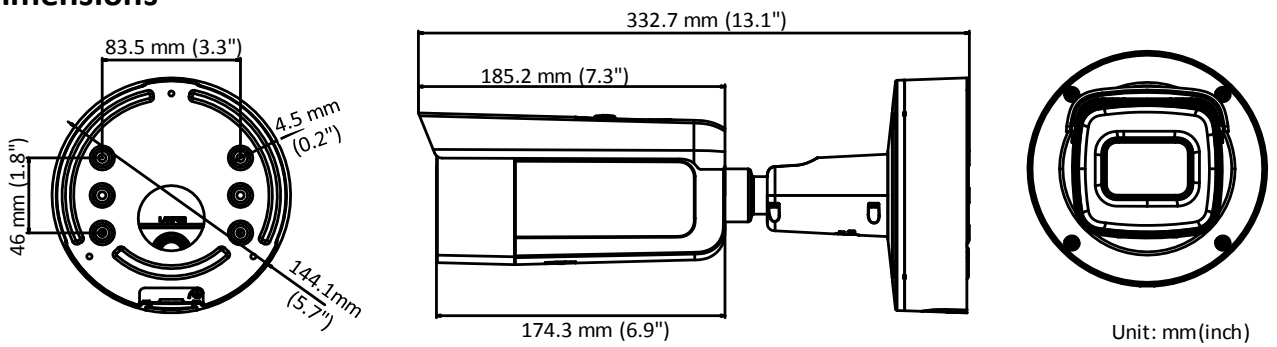

Weight	Camera: approx. 1893 g (4.2 lb.)

Available Model:

DS-2CD2645FWD-IZS (2.8 to 12 mm)

Dimensions

Accessories