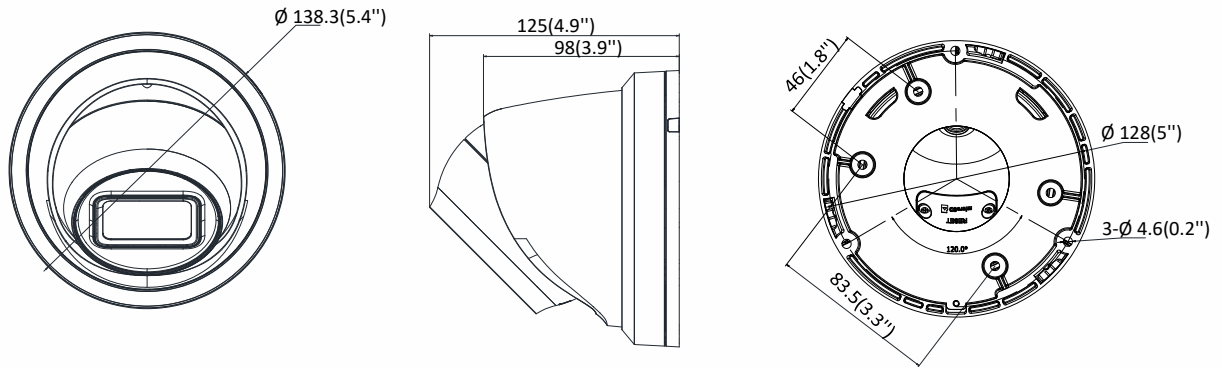

General Function	One-key reset, anti-flicker, three streams, heartbeat, mirror, password protection, privacy mask, watermark, IP address filter
Firmware Version	V5.5.61
API	ONVIF (PROFILE S, PROFILE G), ISAPI
Simultaneous Live View	Up to 6 channels
User/Host	Up to 32 users 3 levels: Administrator, Operator and User
Client	iVMS-4200, Hik-Connect, iVMS-5200, iVMS-4500
Web Browser	Plug-in required live view: IE8+, Chrome 41.0-44, Firefox 30.0-51, Safari 8.0-11 Plug-in free live view: Chrome 45.0+, Firefox 52.0+
Interface	
Communication Interface	1 RJ45 10M/100M self-adaptive Ethernet port
On-board Storage	Built-in micro SD/SDHC/SDXC slot, up to 128 GB
Reset Button	Yes
SVC	H.265 encoding and H.264 encoding support
Smart Feature-set	
Behavior Analysis	Line crossing detection, intrusion detection, unattended baggage detection, object removal detection
Exception Detection	Scene change detection
Face Detection	Yes
General	
Operating Conditions	-30 °C to +60 °C (-22 °F to +140 °F), humidity 95% or less (non-condensing)
Power Supply	12 VDC ± 25%, 5.5 mm coaxial power plug PoE (802.3af, class 3)
Power Consumption	12 VDC, 0.7 A, max: 7.5 W PoE: (802.3af, 36 VDC to 57 VDC), 0.3 A to 0.2 A, max: 9 W
IR Range	Up to 30 m
Wavelength	850 nm
Protection Level	IP67
Material	Camera body: Metal
Dimensions	Camera: Φ 138.3 × 125 mm (5.4" × 4.9")
Weight	Camera: 725 g (1.6 lb.) With package: 966 g (2.1 lb.)

Available Model

DS-2CD2385G1-I (2.8/4/6 mm)

Dimensions

Unit: mm

Accessories

DS-1273ZJ-140
Wall Mount

DS-1271ZJ-140
Pendant Mount

DS-1280ZJ-DM21
Junction Box